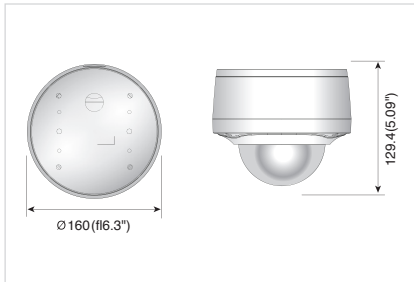

Dimensions

Unit : mm (inch)

Design and specifications are subject to change without notice.

■ DISTRIBUTED BY