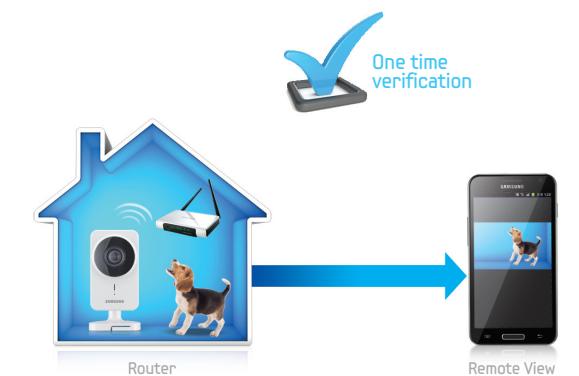

Simple Setup

1 Connect Camera

2 Create Account

Create account at www.samsungsmartcam.com

3 Add Camera

Add camera serial number to your account

4 Watch From Any Device

Better IP Solution

Samsung Peer to Peer

Using peer-to-peer technology, there is a one time verification of the accounts and the video only streams when an event has occurred or when the user connects to the camera to view the live video