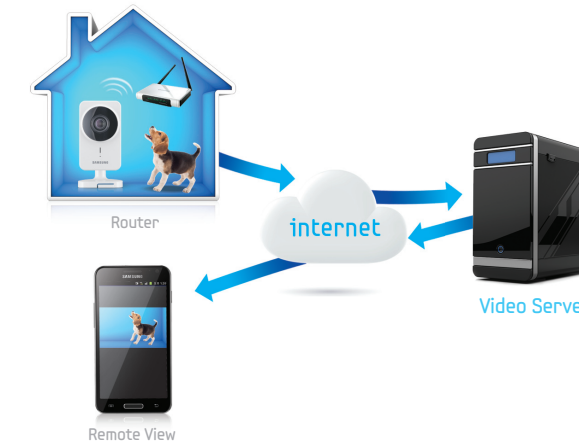

Simple Setup

1 Connect Camera

2 Create Account

Create account at www.samsungsmartcam.com

3 Add Camera

Add camera serial number to your account

4 Watch From Any Device

Better IP Solution

Typical Operation

Video is always streaming to a remote video server. As more devices are sold and connect to the server, there will be increasing video stream delays as well as escalating costs for server maintenance & expansion

Samsung Peer to Peer

Using peer-to-peer technology, there is a one time verification of the accounts and the video only streams when an event has occurred or when the user connects to the camera to view the live video