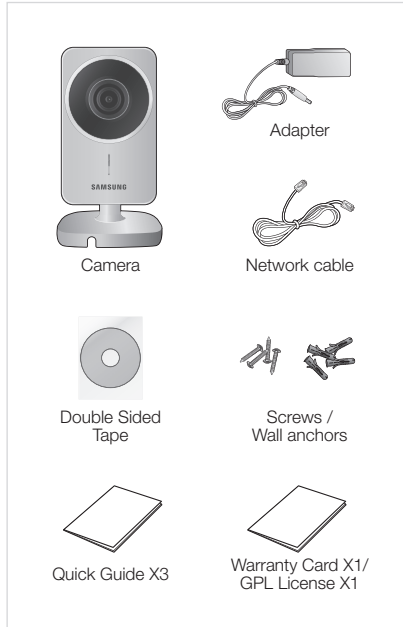

Contents

The **Eco mark** represents Samsung Techwin's will to create environment-friendly products, and indicates that the product satisfies the EU RoHS Directive.

Design and specifications are subject to change without notice.

Simple! Smart! Secure!

The Samsung WiFi IP Camera lets you see and record what's most important to you anytime, anywhere! With a simple set-up and no monthly fee, you can monitor your home or business from your Mac, PC, or Mobile device.