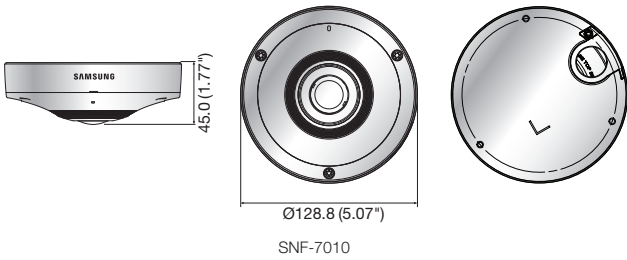

SNF-7010/7010V/7010VM

3Megapixel Fisheye Camera

SNF-7010

SNF-7010V/7010VM

Key Features

- Max. 3M (2048 x 1536) resolution
- Various viewing composition
- H.264, MJPEG dual codec, Multiple streaming
- Digital PTZ, Bi-directional audio support
- WDR (120dB), SD/SDHC/SDXC memory slot
- IP66, IK10 and EN50155 certifications (SNF-7010V/7010VM)
- M12 connector (SNF-7010VM)

Dimensions

Unit : mm (inch)

Ø128.8 (5.07")

SNF-7010

Ø128.8 (5.07")

SNF-7010V/7010VM

Accessories (Optional)

SBP-300TM