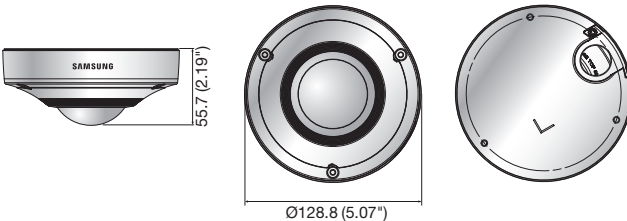

SNF-7010/7010V/7010VM

3Megapixel Fisheye Camera

SNF-7010

SNF-7010V/7010VM

Key Features

- Max. 3M (2048 x 1536) resolution
- Various viewing composition
- H.264, MJPEG dual codec, Multiple streaming
- Digital PTZ, Bi-directional audio support
- WDR (120dB), SD/SDHC/SDXC memory slot
- IP66, IK10 and EN50155 certifications (SNF-7010V/7010VM)
- M12 connector (SNF-7010VM)

Dimensions

Unit : mm (inch)

Ø128.8 (5.07")

SNF-7010

Ø128.8 (5.07")

SNF-7010V/7010VM

Accessories (Optional)

SBP-300TM