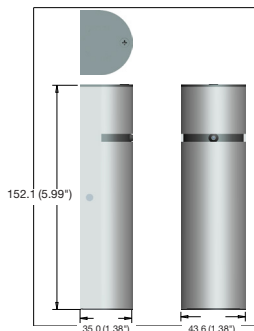

Dimensions of Body Unit

Unit : mm (inch)

Dimensions of Door Jamb

Unit : mm (inch)

SNB-J-6010A

VIDEO	
Imaging Device	1/2.8" 2.38M CMOS
Total Pixels	1,952(H) x 1,116(V)
Effective Pixels	1,944(H) x 1,104(V)
Scanning System	Progressive
Min. Illumination	Color : 0.5Lux (1/30sec, F2.5, 50IRE)
LENS	
Focal length	4.6mm pinhole
Max. Aperture ratio	F2.5
Angular Field of View	H : 71° / V : 38°
Min. Object Distance	0.3m (0.98ft)
Mount Type	RJ-12 connected with main unit
OPERATIONAL	
Camera Title	Off / On (Displayed up to 45 characters)
Day & Night	Auto (Electrical) / Color / B/W / Schedule
Backlight Compensation	Off / BLC / WDR
Wide Dynamic Range	120dB
Contrast Enhancement	SSDR (Samsung Super Dynamic Range) (Off / On)
Digital Noise Reduction	SSNRIII (2D+3D noise filter) (Off / On)
Digital Image Stabilization	Off / On
Defog	Off / Auto / Manual
Motion Detection	Off / On (4 zones with 4-sided polygon)
Privacy Masking	Off / On (4 zones with 4-sided polygon)
Gain Control	Off / Low / Middle / High
White Balance	ATW / AWC / Manual / Indoor / Outdoor
Electronic Shutter Speed	Minimum / Maximum / Anti flicker (2 ~ 1/12,000sec)
Flip / Mirror	Off / On
Intelligent Video Analytics	Tampering, Virtual line, Enter / Exit, (Dis)Appear
Alarm I/O	Input 1ea / Output 1ea
Alarm Triggers	Motion detection, Tampering detection, Alarm input, Video analytics, Network disconnection
Alarm Events	File upload via FTP and E-mail, Notification via E-mail, Local storage (SD/SDHC/SDXC) or NAS recording at Event (Alarm triggers), External output
NETWORK	
Ethernet	RJ-45 (10/100BASE-T)
Video Compression Format	H.264 (MPEG-4 part 10/AVC), MJPEG
Resolution	1920 x 1080, 1280 x 1024, 1280 x 960, 1280 x 720, 1024 x 768, 800 x 600, 800 x 450, 640 x 480, 640 x 360, 320 x 240, 320 x 180
Max. Framerate	H.264 : Max. 30fps at all resolutions MJPEG : 1920 x 1080, 1280 x 1024, 1280 x 960, 1280 x 720, 1024 x 768 : Max. 15fps 800 x 600, 800 x 450, 640 x 480, 640 x 360, 320 x 240, 320 x 180 : Max. 30fps
Video Quality Adjustment	H.264 : Compression level, Target bitrate level control, MJPEG : Quality level control
Bitrate Control Method	H.264 : CBR or VBR, MJPEG : VBR
Streaming Capability	Multiple streaming (Up to 10 profiles)
IP	IPv4, IPv6
Protocol	TTCP/IP, UDP/IP, RTP(UDP), RTP(TCP), RTCP, RTSP, NTP, HTTP, HTTPS, SSL, DHCP, PPPoE, FTP, SMTP, ICMP, IGMP, SNMPv1/v2c/v3(MIB-2), ARP, DNS, DDNS, QoS, PIM-SM, UPnP, Bonjour
Security	HTTPS(SSL) login authentication, Digest login authentication IP address filtering, User access log, 802.1x authentication
Streaming Method	Unicast / Multicast
Max. User Access	15 users at unicast mode
Edge Storage	Micro SD/SDHC/SDXC - motion Images recorded in the SD/SDHC/SDXC memory card can be downloaded. NAS (Network Attached Storage)
Application Programming Interface	ONVIF profile S, HTTP API (SUNAPI) 2.0, SVP 1.2
Webpage Language	English, French, German, Spanish, Italian, Chinese, Korean, Russian, Japanese, Swedish, Danish, Portuguese, Turkish, Polish, Czech, Rumanian, Serbian, Dutch, Croatian, Hungarian, Greek, Finnish, Norwegian
Web Viewer	Supported OS : Windows XP / VISTA / 7 / 8 / 8.1, MAC OS X 10.7 Supported Browser : Microsoft Internet Explorer (Ver. 11 ~ 8) Mozilla Firefox (Ver. 19 ~ 9) * Windows only Google Chrome (Ver. 25 ~ 15) * Windows only Apple Safari (Ver. 6.0.2(Mac OS X 10.8, 10.7 only), 5.1.7) * Mac OS X only
Central Management Software	Smart Viewer, SSM
ENVIRONMENTAL	
Operating Temperature / Humidity	-10°C ~ +55°C (+14°F ~ +131°F) / Less than 90% RH
Storage Temperature / Humidity	-30°C ~ +60°C (-22°F ~ +140°F) / Less than 90% RH
ELECTRICAL	
Input Voltage / Current	12V DC, PoE (IEEE802.3af)
Power Consumption	12V DC : Max. 6.5W, PoE : Max. 7.5W
MECHANICAL	
Color / Material	Material: Powder Coated Aluminum Cover, Powder Coated Steel Frame, Plastic Top Cap, Color: Black
Dimensions (WxHxD)	Door Jamb: 43.6 x 35 x 152.4mm (1.7" x 1.4" x 6") Body : 76.0 x 121.1 x 28.0mm (2.99" x 4.77" x 1.1")
Weight	1.6 lbs