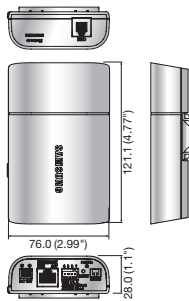

Dimensions of Body Unit

Unit : mm (inch)