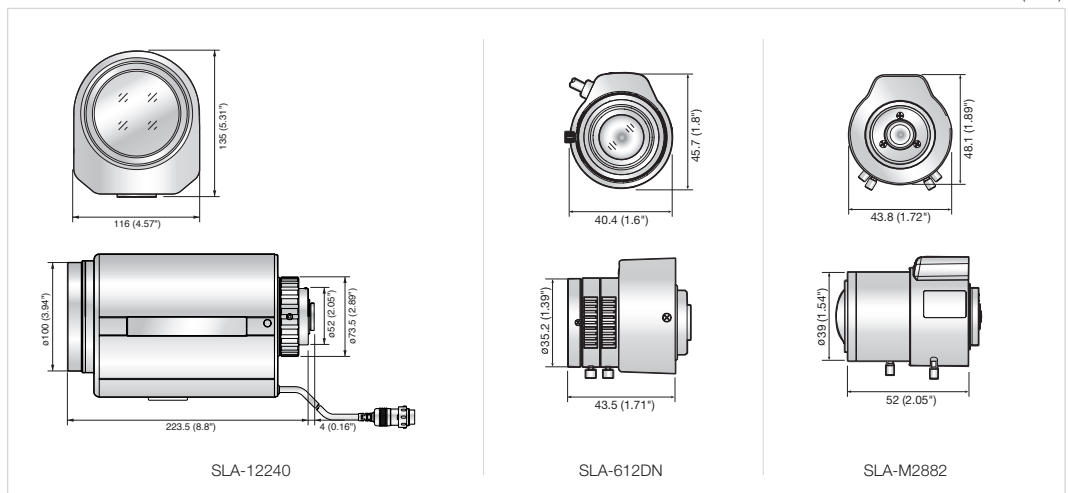

Dimensions

Unit : mm (inch)

The Eco mark represents Samsung Techwin's will to create environment-friendly products, and indicates that the product satisfies the EU RoHS Directive.

Design and specifications are subject to change without notice.

SAMSUNG TECHWIN CO., LTD.

145-3, Sangdaewon 1-dong, Jungwon-gu, Seongnam-si, Gyeonggi-do Korea 462-703
Tel : +82-31-740-8151~8 Fax : +82-31-740-8145
www.samsungcctv.com

■ DISTRIBUTED BY