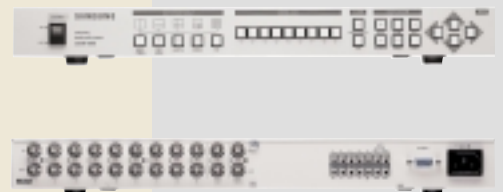

Video Security Systems

SDM-090P

Specifications

MODEL	SDM-090P	
Video Input	Camera	9Ch Input(Color, Black and /White), BNC Type, Looped Through Out, 1.0Vp-p, 75 Auto-Termination Type
	VCR	Composite : BNC Type S-VHS Y/C : - Y : 1.0Vp-p, 75 Termination - C : 0.3Vp-p, 75 Termination
Video Output	3Ch Output(Composite 2 Output,/S-VHS 1 Output) Main Monitor - Full, Full Screen Auto Switching, Full Screen Freeze, Full Screen x2, x4 Zoom - Live Division of Screen(Dual_H,Dual_V, 4, 7, 9, PIP),Freeze Division Screen(4 division) Automatic Switching(Bottom of Right) - PB Screen(Dual_H, Dual_V, 4, 7, 9, Full Screen Freeze, Full Screen x2, x4 Zoom) - REC Check Output - PB Through Output - Live, PB Simultaneous Division Screen(2, 4, 9) - Real Time Display of Quad Screen Spot Monitor - Certain Screen Monitoring(Full Screen) S-VHS - at the same of Main Monitor	
Remote Control	RS-232C : D-Sub 9Pin	
Alarm Input	9Ch Input Terminal Block	
Alarm Output	- Relay Out : 2 - Reset Out : 1	
Alarm Loss List Memory	100 Event	
Summer Time Mode	Menu method	
Horizontal Resolution	400 TV Lines	
VCR Trigger	1Ch	
Operating Temperature	0 ~+40	
Operating Humidity	20~85%RH	
Power Requirement	Less than 13.0W	
Power Consumption	Approx. 3.5Kg(without packing)	
Weight	5.0Kg	
Dimensions(W x H x D)	430 x 44 x 350mm	

Dimensions

Samsung Headquarters
Samsung Electronics Co., Ltd.
416, Maetan-3Dong, Paldal-Gu
Suwon City, Kyungki-Do, Korea 442-742
TEL : 82-31-200-5504, 5578 FAX : 82-31-200-5594
<http://samsungelectronics.com/security/cctv/>

Distributed by:

* Design and specifications are subject to change without notice.