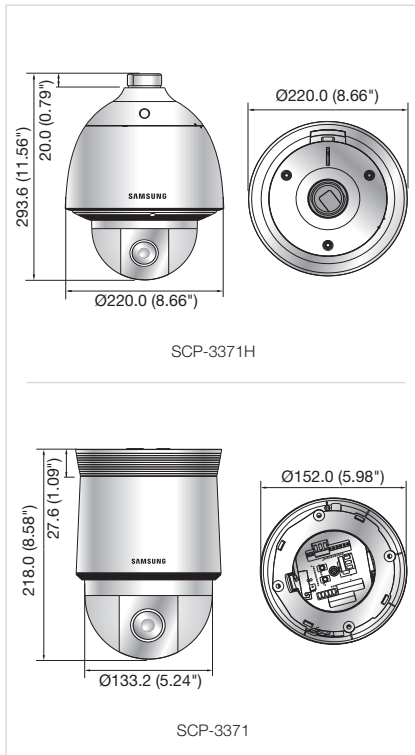

Dimensions

Unit : mm (inch)

The Eco mark represents Samsung Techwin's will to create environment-friendly products, and indicates that the product satisfies the EU RoHS Directive.