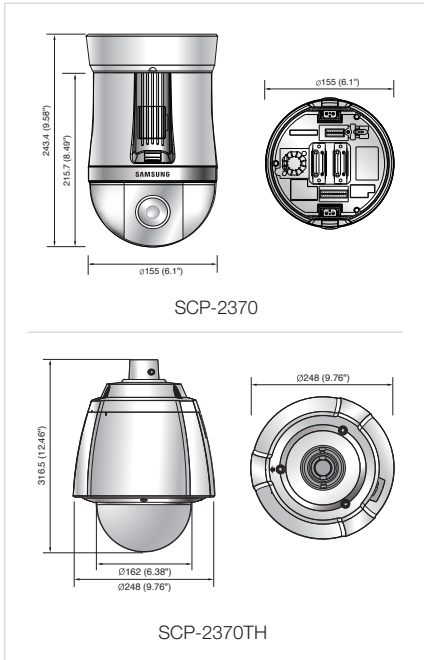

High Resolution 37x PTZ Dome Camera

SCP-2370/2370TH

SCP-2370TH

SCP-2370

Dimensions

Unit : mm (inch)

Accessories (Optional)

Controllers (optional)