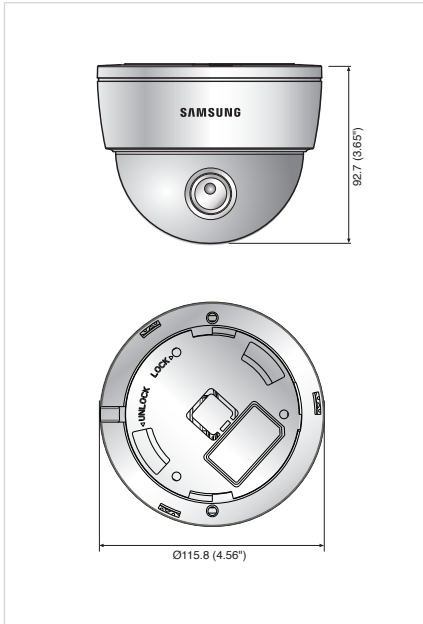

- High resolution of 650TV lines, 700TV lines (B/W)
- Min. illumination 0.1Lux@F1.2 (Color), 0.01Lux (B/W)
- 3.9x V/F lens (2.8 ~ 11mm), WDR, VPS, intelligent Video
- True Day/Night (ICR), MD, SSNR III (3D+2D)
- Coax : Pelco-C

### Dimensions

Unit : mm (inch)