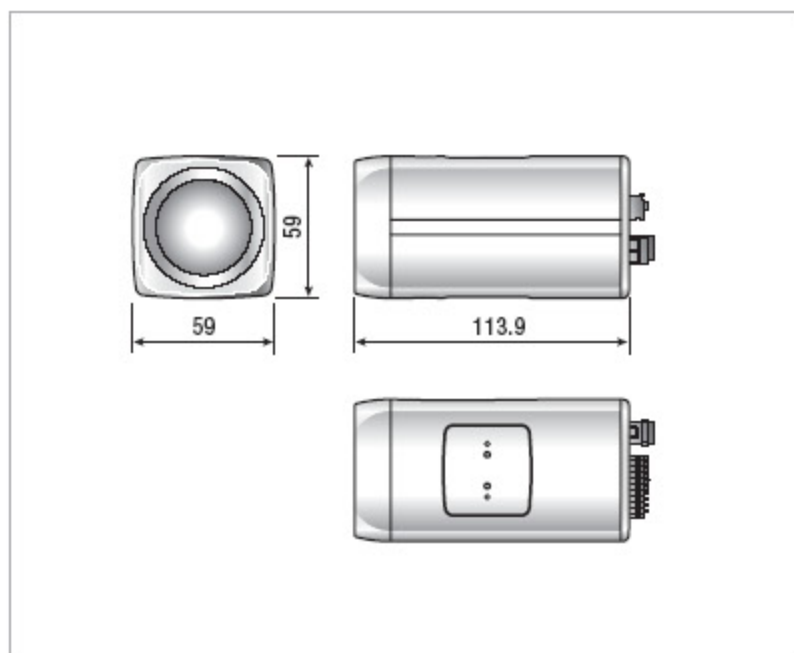

## Dimensions (unit:mm)

## Specifications

Model		SCC-C4237	
Camera Type	Color/BW	Color	
Image	Device	1/4" Super HAD IT CCD	
	Pixels	Effective 768 x 494 (NTSC) / 752 x 582 (PAL)	
Resolution	Horizontal	600 (Color) TV Lines	
Min. Scene Illumination	Color	Sens-up Off	0.6Lux(15IRE), 1.2Lux(30IRE), 2Lux(50IRE)
		Sens up 512x	0.001Lux(15IRE) , 0.002Lux(30IRE), 0.004Lux(50IRE)
	B/W	Sens-up Off	0.06Lux(15IRE), 0.12Lux(30IRE), 0.2Lux(50IRE)
		Sens up 512x	0.0001Lux(15IRE), 0.0002Lux(30IRE), 0.0004Lux(50IRE)
Functions	Number of Privacy Zone	12 ea	
	Day/Night	Auto / Day / Night(ICR)	
	Motion Detection	Yes, Sensitivity 1~7 Level	
	D-Zoom	Yes(~16x)	
	High Speed Shutter	1/100~1/10K sec	
	Sens Up / PIP / BLC	Yes(2x ~ 512x) / Yes / Off/On	
	AGC	Off/On (Very Low / Low / Mid / High / Very High / User / Fix)	
	Auto Focus	Manual / Auto / one AF	
	Synchronization	Internal	
	Camera ID	Max 54 Character, 2 Line	
	XDR (eXtended Dynamic Range)	Off/On (Low/Middle/High)	
	DNR (Digital Noise Reduction)	Off / On (Low / Middle / High / User(3D/2D))	
	Schedule	Day / Time Schedule	
White Balance	ATW1 / ATW2 / AWC(Manual) / 3200 / 5600		
Video Output	VBS 1.0Vp-p	VBS 1.0Vp-p	
S/N Ratio	S/N Ratio	52 dB	
Lens	Focal Length	3.4 ~ 115.6mm	
	Min. Object Distance	100cm	
	Zoom Ratio	34x Optical (544x with 16x Digital zoom)	
	Aperture Ratio	F1.65(W)/F3.7(T)	
	Viewing Angle	Tele	1.77°(H) x 1.33°(V)
		Wide	57.58°(H) x 44.44°(V)
	Lens Drive Type	DC Auto Iris	
	Mount Type	Board-in type	
OSD	OSD	Yes	
Alarm	Output	1ea	
Remote Control		RS485, CCVC	
Environmental Conditions	Operating Temperature	-10°C ~ +50°C	
	Operating Humidity	Less than 90%	
Power	Power Requirement	DC12V	
	LED Indicator	Yes	
Physical Specification	Dimensions (WxHxD)	59x 59x 113.9mm	
	Weight	383g	
	Color	Silver	