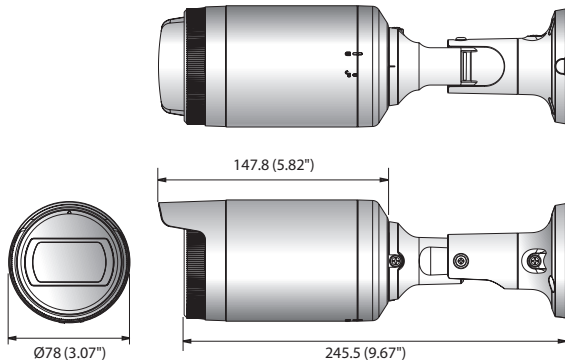

Dimensions

Unit : mm (inch)

LNO-6071R