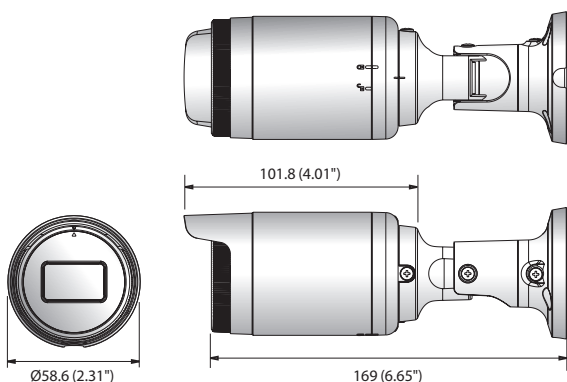

Dimensions

Unit : mm (inch)

LNO-6011R/6021R/6031R	
VIDEO	
Imaging Device	1/2.9" 2.19M CMOS
Total Pixels	2,000(H) x 1,121(V)
Effective Pixels	1,984(H) x 1,105(V)
Scanning System	Progressive Scan
Min. Illumination	Color: 0.18Lux (F2.0), B/W: 0Lux (IR LED on)
LENS	
Focal Length (Zoom Ratio)	3mm fixed (LNO-6011R), 4mm fixed (LNO-6021R), 6mm fixed (LNO-6031R)
Max. Aperture Ratio	F2.0
Angular Field of View	H : 102° / V : 54° / D : 120° (LNO-6011R) H : 80° / V : 43° / D : 94° (LNO-6021R) H : 51° / V : 29° / D : 58° (LNO-6031R)
Min. Object Distance	0.5m (1.64ft)
Lens / Mount Type	Fixed / Board-in type
OPERATIONAL	
IR Viewable Length	30m (98.43ft)
Camera Title	Off / On (Displayed up to 15 characters)
Day & Night	Auto (ICR) / Color / B/W / Schedule
Backlight Compensation	Off / BLC / WDR
Wide Dynamic Range	120dB
Contrast Enhancement	SSDR (Off / On)
Digital Noise Reduction	SSNR (Off / On)
Motion Detection	Off / On (4ea rectangular zones)
Privacy Masking	Off / On (6ea rectangular zones)
Gain Control	Off / Low / Middle / High
White Balance	ATW / AWC / Manual / Indoor / Outdoor
LDC (Lens Distortion Correction)	Off / On (5 levels with min / max)
Electronic Shutter Speed	Minimum / Maximum / Anti flicker
Flip / Mirror	Off / On, Hallway view
Video & Audio Analytics	Tampering, Motion detection
Alarm Triggers	Motion detection, Tampering detection, SD card error
Alarm Events	File upload via FTP and E-mail, Local storage recording at event, Notification via E-mail
NETWORK	
Ethernet	RJ-45 (10/100BASE-T)
Video Compression Format	H.264, MJPEG
Resolution	1920 x 1080, 1280 x 1024, 1280 x 960, 1280 x 720, 1024 x 768, 800 x 600, 800 x 448, 720 x 576, 640 x 480, 640 x 360, 320 x 240
Max. Framerate	H.264 : Max. 30fps at all resolutions MJPEG : Max. 1fps at 1920 x 1080, 1280 x 1024, 1280 x 720, 1024 x 768, Max. 15fps at other resolution
WiseStream II	Support
Video Quality Adjustment	H.264, MJPEG : Target Bitrate Level Control
Bitrate Control Method	H.264 : CBR or VBR, MJPEG : VBR
Streaming Capability	Multiple streaming (Up to 3 profiles)
IP	IPv4, IPv6
Protocol	TCP/IP, UDP/IP, RTP(UDP), RTP(TCP), RTP/RTSP, NTP, HTTP, HTTPS, SSL/TLS, DHCP, PPPoE, FTP, SMTP, ICMP, IGMP, SNMPv1/v2c/v3(MIB-2), ARP, DNS, DDNS, QoS, UPnP, Bonjour
Security	HTTPS(SSL) login authentication, Digest login authentication, IP address filtering, User access log, 802.1X authentication (EAP-TLS, EAP-LEAP)
Streaming Method	Unicast / Multicast
Max. User Access	6 users at unicast mode
Edge Storage	Micro SD/SDHC Max. 32GB - Motion images recorded in the SD memory card can be downloaded - Manual recording at local PC
Application Programming Interface	ONVIF profile S/G, SUNAPI (HTTP API)
Webpage Language	English, French, German, Spanish, Italian, Chinese, Korean, Russian, Japanese, Swedish, Danish, Portuguese, Turkish, Polish, Czech, Rumanian, Serbian, Dutch, Croatia, Hungary, Greek, Finnish, Norwegian
Web Viewer	Supported OS : Windows 7, 8.1, 10, Mac OS X 10.10, 10.11, 10.12 Non-plugin Webviewer - Supported Browser : Google Chrome 63, MS Edge 41, Mozilla Firefox 57 (Windows 64bit only), Apple Safari 11 (Mac OS X only) Plug-in Webviewer - Supported Browser : MS Explorer 11
Central Management Software	SmartViewer, SSM
ENVIRONMENTAL	
Operating Temperature / Humidity	-30°C ~ +55°C (-22°F ~ +131°F) / Less than 90% RH * Start up should be done at above -20°C (-4°F)
Storage Temperature / Humidity	-30°C ~ +60°C (-22°F ~ +140°F) / Less than 90% RH
Ingress Protection	IP66
ELECTRICAL	
Input Voltage / Current	PoE (IEEE802.3af, Class3)
Power Consumption	6.5W
MECHANICAL	
Color / Material	Dark gray / Plastic
Dimensions (WxH)	Ø58.6 x 182.0mm (Ø2.31" x 7.17")
Weight	240g (0.53 lb)