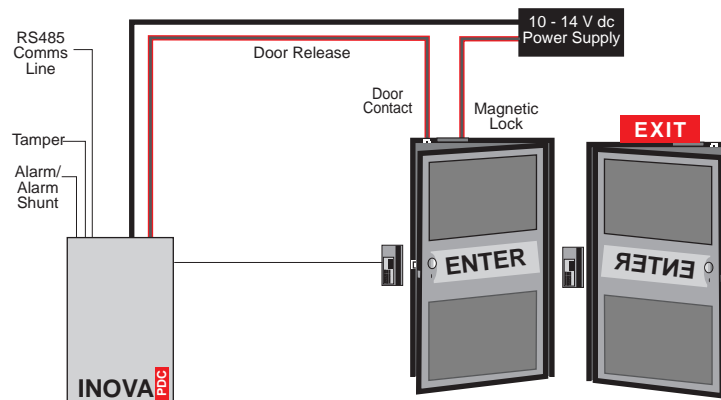

Stand Alone System Configuration