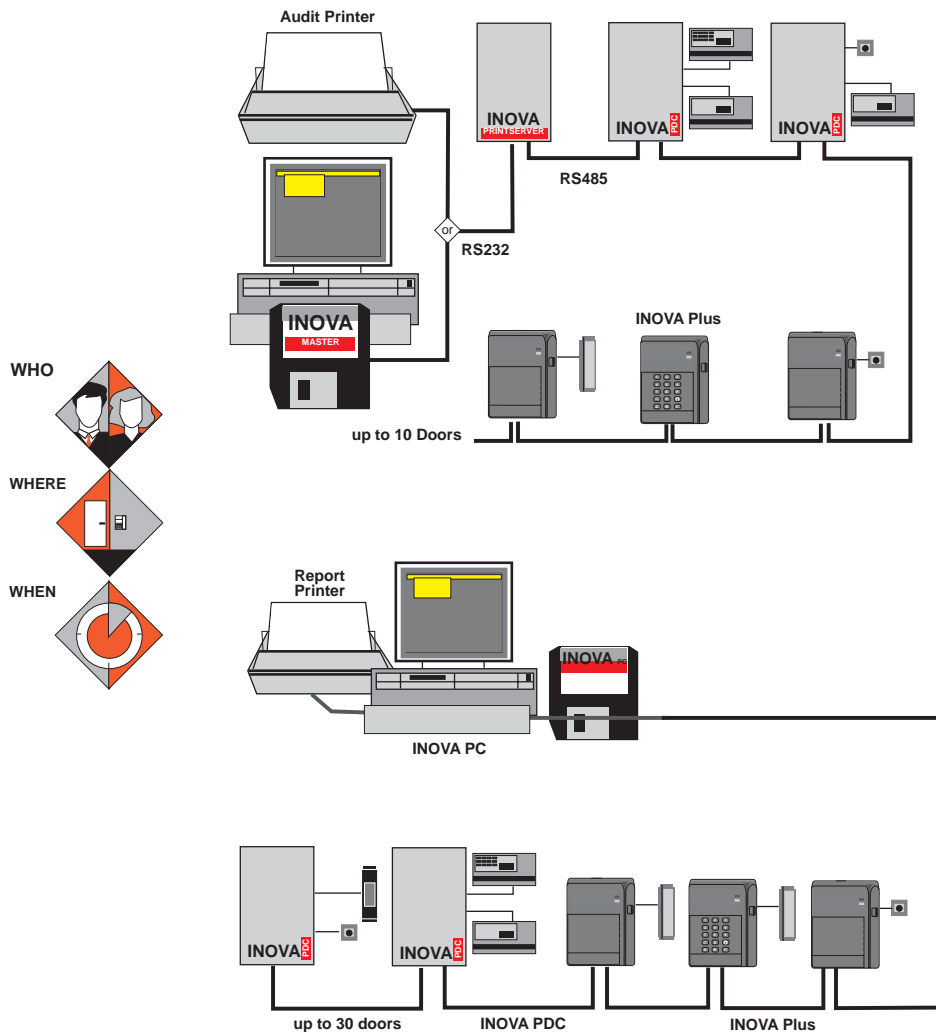

Networked System Configuration