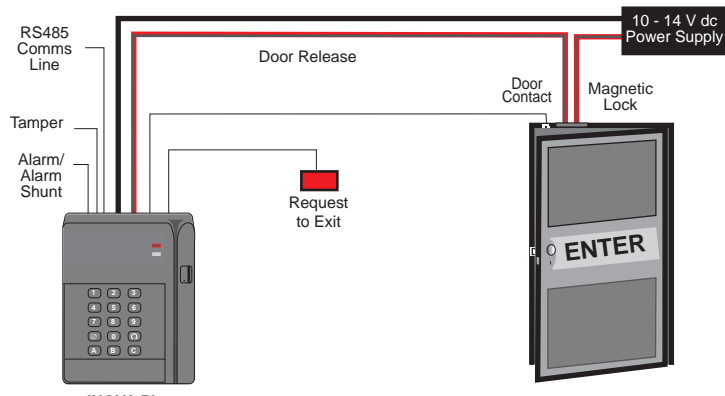

Stand Alone System Configuration