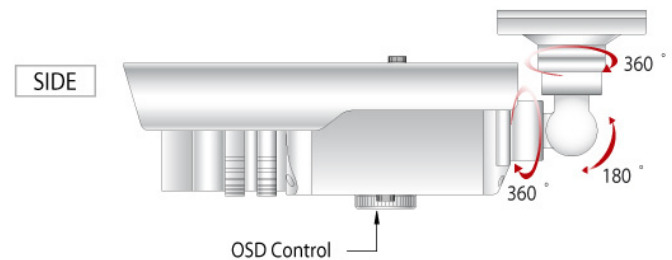

ORDERING INFORMATION

ZW49IR Night Vision Camera with WDR,
4-9mm DC AI VF Lens,
Soffit/Wall Mount

INTUS/JB Junction Box

FRONT

OSD CONTROL BOARD

TECHNICAL DATA SHEET

TECHNICAL SPECIFICATION

Model Number	ZW49IR
Image Sensor	1/3" Sony Super HAD CCD
Horizontal Resolution	560 TVL
Sensitivity (F1.2)	0.3 Lux (Col), 0.01 Lux (Mono) 0.00004 Lux (Sens-Up ON, x256)
Lens	4-9mm DC AI Varifocal
Angle Of View	92° ~ 39°
Effective Pixels (H x V)	752 x 582
Electronic Shutter Speed	1/50~1/120,000 Sec
Scanning System	2:1 Interlace
Synchronisation	INTERNAL
Frequency	Horizontal: 15.625KHz Vertical: 50.00Hz
Video Output	1.0Vp-p~75Ω
S/N Ratio	>50dB (AGC Off)
Day / Night	AUTO / BW / COLOUR / EXT
Wide Dynamic Range	52dB (x128)
O.S.D.	YES, Built-In
Gain Control	LOW / HIGH / OFF, Selectable
White Balance	ATW / AWC / MANUAL / INDOOR / OUTDOOR
Back Light Compensation	OFF / BLC / WDR / HLC
Sens-Up	AUTO / FIXED / OFF (x2 ~ x256)
DNR	ON / OFF (32 Levels)
Sharpness	ON / OFF (Level Adjustment)
Privacy Function	ON / OFF (8 Zones)
Motion Detection	ON / OFF (8 Zones)
D.I.S.	ON / OFF
Mirror	ON / OFF
Digital Zoom	ON (x10) / OFF
Blemish Compension	256 Point (Even 128, Odd 128)
Iris Control	DC / VIDEO
IP Rating	IP66
IR Illumination Range	30 Meters
IR Beam Angle	60°
Operating Conditions	Temperature: -20°C ~ +50°C Humidity: 30 ~ 90% RH
Power Supply	DC 12V / AC 24V
Power Consumption	CDS ON: 1A Max
Dimensions (W x H x D)	88 x 115 x 245 mm
Weight	1.6 Kg