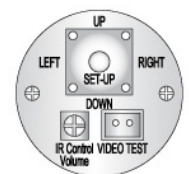

ORDERING INFORMATION

ZW49IR Night Vision Camera with WDR,
4-9mm DC AI VF Lens,
Soffit/Wall Mount

INTUS/JB Junction Box

FRONT

OSD CONTROL BOARD

TECHNICAL DATA SHEET

TECHNICAL SPECIFICATION

Model Number	ZW49IR
Image Sensor	1/3" Sony Super HAD CCD
Horizontal Resolution	560 TVL
Sensitivity (F1.2)	0.3 Lux (Col), 0.01 Lux (Mono) 0.00004 Lux (Sens-Up ON, x256)
Lens	4-9mm DC AI Varifocal
Angle Of View	92° ~ 39°
Effective Pixels (H x V)	752 x 582
Electronic Shutter Speed	1/50~1/120,000 Sec
Scanning System	2:1 Interlace
Synchronisation	INTERNAL
Frequency	Horizontal: 15.625KHz Vertical: 50.00Hz
Video Output	1.0Vp-p~75Ω
S/N Ratio	>50dB (AGC Off)
Day / Night	AUTO / BW / COLOUR / EXT
Wide Dynamic Range	52dB (x128)
O.S.D.	YES, Built-In
Gain Control	LOW / HIGH / OFF, Selectable
White Balance	ATW / AWC / MANUAL / INDOOR / OUTDOOR
Back Light Compensation	OFF / BLC / WDR / HLC
Sens-Up	AUTO / FIXED / OFF (x2 ~ x256)
DNR	ON / OFF (32 Levels)
Sharpness	ON / OFF (Level Adjustment)
Privacy Function	ON / OFF (8 Zones)
Motion Detection	ON / OFF (8 Zones)
D.I.S.	ON / OFF
Mirror	ON / OFF
Digital Zoom	ON (x10) / OFF
Blemish Compension	256 Point (Even 128, Odd 128)
Iris Control	DC / VIDEO
IP Rating	IP66
IR Illumination Range	30 Meters
IR Beam Angle	60°
Operating Conditions	Temperature: -20°C ~ +50°C Humidity: 30 ~ 90% RH
Power Supply	DC 12V / AC 24V
Power Consumption	CDS ON: 1A Max
Dimensions (W x H x D)	88 x 115 x 245 mm
Weight	1.6 Kg