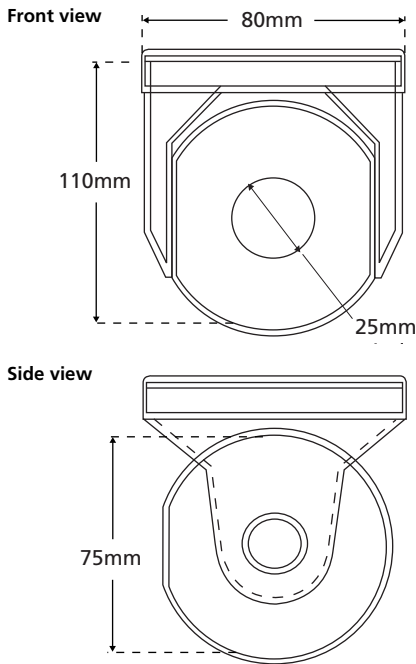

**DISCREET CAMERA**

**MONOCHROME**

**BC-300**

- Miniature wall or ceiling mount monochrome *Ball Camera*

- Superb picture quality
- Infinitely adjustable - 350° horizontal, 90° vertical
- Cables feed directly into wall or ceiling so cannot be tampered with
- Weather-resistant for outdoor use
- Free audio capability available for indoor use
- IR-sensitive option also available
- Easily mounts over single gang US or continental electrical wall box
- Comes with free power supply unit

- 1/3" CCD
- 380 TV lines
- 0.3 lux sensitivity
- Supply voltage: 12 Vdc
- Audio output: 1V p-p

**Lens options**

| Lens   | Non-Audio   | Audio         |
|--------|-------------|---------------|
| 4.0mm  | BC-300      | BC-300/A      |
| 2.5mm  | BC-300/2.5  | BC-300/A/2.5  |
| 6.0mm  | BC-300/6.0  | BC-300/A/6.0  |
| 8.0mm  | BC-300/8.0  | BC-300/A/8.0  |
| 12.0mm | BC-300/12.0 | BC-300/A/12.0 |

SPECIFICATION

|                       |   |
|-----------------------|---|
| Image sensor          | MOD-308 camera module                     |
| Horizontal resolution | 1/3" CCD sensor, 512 (H) x 582 (V) pixels |
| Lens options          | 380 TV lines or greater                   |
| Electronic shutter    | SEE TABLE                                 |
| Sensitivity           | Automatic linear shutter                  |
| Video output          | 0.3 lux                                   |
| Supply voltage        | CCIR, 1Vp-p, 75 Ohms                      |
| Working temperature   | 12 Vdc ± 10%                              |
|                       | -18°C to +60°C                            |