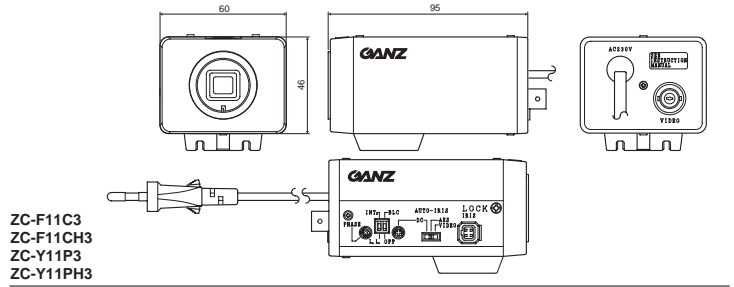

Appearance

Specifications / ZC-F/Y Series

Model No.	ZC-F11C3	ZC-F11C4	ZC-F11CH3	ZC-F11CH4	ZC-Y11P3	ZC-Y11P4	ZC-Y11PH3	ZC-Y11PH4
TV System	CCIR				PAL			
Lens Mount	CS Mount							
Scanning System	2 : 1 Interlace							
Image Sensor	1 / 3 Inches IT. CCD							
Effective Elements (H) x (V)	500 x 582		752 x 582		500 x 582		752 x 582	
Video Outputs	1.0V(p-p) / 75Ω							
Resolution (Horizontal)	380TVL		570TVL		330TVL		480TVL	
Min. Illuminance	Less Than 0.09Lux (F1.2 / 50IRE) Less Than 0.04Lux (F0.8 / 50IRE)		Less Than 0.18Lux (F1.2 / 50IRE) Less Than 0.08Lux (F0.8 / 50IRE)		Less Than 0.6Lux (F1.2 / 50IRE) Less Than 0.27Lux (F0.8 / 50IRE)		Less Than 1.2Lux (F1.2 / 50IRE) Less Than 0.54Lux (F0.8 / 50IRE)	
S/N Ratio	More Than 50dB							
γ Characteristics	0.45							
Sync. System	INT. / L.L. (Manual Switch)							
Iris Control	Video Iris : Power DC 12V, Less Than 50mA							
	Video Signal : 0.7V(p-p) (High Impedance)							
	DC Iris : Shutter Speed 1/50 Sec. Fixed							
White Balance	AES : 1/50~1/100,000 Sec.				AES : 1/50~20,000 Sec.			
	Auto Tracking White Balance							
Power Supply	AC230V ±10% (50Hz ±1%)	AC24V ±10% (50Hz ±1%) DC12V ±10%	AC230V ±10% (50Hz ±1%)	AC24V ±10% (50Hz ±1%) DC12V ±10%	AC230V ±10% (50Hz ±1%)	AC24V ±10% (50Hz ±1%) DC12V ±10%	AC230V ±10% (50Hz ±1%)	AC24V ±10% (50Hz ±1%) DC12V ±10%
Power Consumption	Less Than 4W	Less Than 3W	Less Than 4W	Less Than 3W	Less Than 4.5W	Less Than 3.5W	Less Than 4.5W	Less Than 3.5W
Ambient Temperature	Operation : -10°C ~ +50°C Storage : -20°C ~ +60°C							
Ambient Humidity	Operation : RH80% Max. (Keep Free From DAMP) Storage : RH90% Max. (Keep free From DAMP)							
External Dimensions	60(W) x 46(H) x 95(D)mm							
Weight	Less Than 600g	Less Than 300g	Less Than 600g	Less Than 300g	Less Than 600g	Less Than 300g	Less Than 600g	Less Than 300g
Input & Output	Video Output : BNC							
	Euro Plug With 2 Meters Cable	Screwless 2 Pins Terminal	Euro Plug With 2 Meters Cable	Screwless 2 Pins Terminal	Euro Plug With 2 Meters Cable	Screwless 2 Pins Terminal	Euro Plug With 2 Meters Cable	Screwless 2 Pins Terminal
Switches	Iris Control : Video / AES / DC							
	Sync. System : INT. / L.L. BLC : ON / OFF							
Up/Down Buttons	Line Lock Phase Adjustment (L.L. Mode)							
Volume	DC Iris Level Adjustment (Effect Only When DC Iris)							
Standards	CE Standards, CE Compliance (Self-Declaration)							