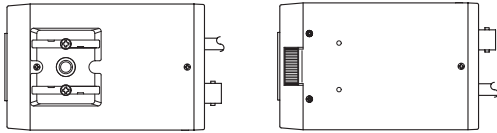

Appearance

Specifications / ZC-F/Y Series

Model No.	ZC-F11C3	ZC-F11C4	ZC-F11CH3	ZC-F11CH4	ZC-Y11P3	ZC-Y11P4	ZC-Y11PH3	ZC-Y11PH4
TV System	CCIR				PAL			
Lens Mount	CS Mount							
Scanning System	2 : 1 Interlace							
Image Sensor	1 / 3 Inches IT. CCD							
Effective Elements (H) x (V)	500 x 582		752 x 582		500 x 582		752 x 582	
Video Outputs	1.0V(p-p) / 75Ω							
Resolution (Horizontal)	380TVL		570TVL		330TVL		480TVL	
Min. Illuminance	Less Than 0.09Lux (F1.2 / 50IRE) Less Than 0.04Lux (F0.8 / 50IRE)		Less Than 0.18Lux (F1.2 / 50IRE) Less Than 0.08Lux (F0.8 / 50IRE)		Less Than 0.6Lux (F1.2 / 50IRE) Less Than 0.27Lux (F0.8 / 50IRE)		Less Than 1.2Lux (F1.2 / 50IRE) Less Than 0.54Lux (F0.8 / 50IRE)	
S/N Ratio	More Than 50dB							
γ Characteristics	0.45							
Sync. System	INT. / L.L. (Manual Switch)							
Iris Control	Video Iris : Power DC 12V, Less Than 50mA							
	Video Signal : 0.7V(p-p) (High Impedance)							
	DC Iris : Shutter Speed 1/50 Sec. Fixed							
White Balance	AES : 1/50~1/100,000 Sec.				AES : 1/50~20,000 Sec.			
	Auto Tracking White Balance							
Power Supply	AC230V ±10% (50Hz ±1%)	AC24V ±10% (50Hz ±1%) DC12V ±10%	AC230V ±10% (50Hz ±1%)	AC24V ±10% (50Hz ±1%) DC12V ±10%	AC230V ±10% (50Hz ±1%)	AC24V ±10% (50Hz ±1%) DC12V ±10%	AC230V ±10% (50Hz ±1%)	AC24V ±10% (50Hz ±1%) DC12V ±10%
Power Consumption	Less Than 4W	Less Than 3W	Less Than 4W	Less Than 3W	Less Than 4.5W	Less Than 3.5W	Less Than 4.5W	Less Than 3.5W
Ambient Temperature	Operation : -10°C ~ +50°C Storage : -20°C ~ +60°C							
Ambient Humidity	Operation : RH80% Max. (Keep Free From DAMP) Storage : RH90% Max. (Keep free From DAMP)							
External Dimensions	60(W) x 46(H) x 95(D)mm							
Weight	Less Than 600g	Less Than 300g	Less Than 600g	Less Than 300g	Less Than 600g	Less Than 300g	Less Than 600g	Less Than 300g
Input & Output	Video Output : BNC							
	Euro Plug With 2 Meters Cable	Screwless 2 Pins Terminal	Euro Plug With 2 Meters Cable	Screwless 2 Pins Terminal	Euro Plug With 2 Meters Cable	Screwless 2 Pins Terminal	Euro Plug With 2 Meters Cable	Screwless 2 Pins Terminal
Switches	Iris Control : Video / AES / DC							
	Sync. System : INT. / L.L. BLC : ON / OFF							
Up/Down Buttons	Line Lock Phase Adjustment (L.L. Mode)							
Volume	DC Iris Level Adjustment (Effect Only When DC Iris)							
Standards	CE Standards, CE Compliance (Self-Declaration)							