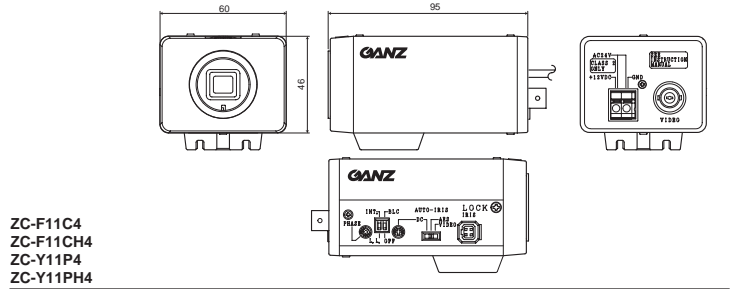

Appearance

Specifications / ZC-F/Y Series

Model No.	ZC-F11C3	ZC-F11C4	ZC-F11CH3	ZC-F11CH4	ZC-Y11P3	ZC-Y11P4	ZC-Y11PH3	ZC-Y11PH4
TV System	CCIR				PAL			
Lens Mount	CS Mount							
Scanning System	2 : 1 Interlace							
Image Sensor	1 / 3 Inches IT. CCD							
Effective Elements (H) x (V)	500 x 582		752 x 582		500 x 582		752 x 582	
Video Outputs	1.0V(p-p) / 75Ω							
Resolution (Horizontal)	380TVL		570TVL		330TVL		480TVL	
Min. Illuminance	Less Than 0.09Lux (F1.2 / 50IRE) Less Than 0.04Lux (F0.8 / 50IRE)		Less Than 0.18Lux (F1.2 / 50IRE) Less Than 0.08Lux (F0.8 / 50IRE)		Less Than 0.6Lux (F1.2 / 50IRE) Less Than 0.27Lux (F0.8 / 50IRE)		Less Than 1.2Lux (F1.2 / 50IRE) Less Than 0.54Lux (F0.8 / 50IRE)	
S/N Ratio	More Than 50dB							
γ Characteristics	0.45							
Sync. System	INT. / L.L. (Manual Switch)							
Iris Control	Video Iris : Power DC 12V, Less Than 50mA							
	Video Signal : 0.7V(p-p) (High Impedance)							
	DC Iris : Shutter Speed 1/50 Sec. Fixed							
White Balance	AES : 1/50~1/100,000 Sec.				AES : 1/50~20,000 Sec.			
	Auto Tracking White Balance							
Power Supply	AC230V ±10% (50Hz ±1%)	AC24V ±10% (50Hz ±1%) DC12V ±10%	AC230V ±10% (50Hz ±1%)	AC24V ±10% (50Hz ±1%) DC12V ±10%	AC230V ±10% (50Hz ±1%)	AC24V ±10% (50Hz ±1%) DC12V ±10%	AC230V ±10% (50Hz ±1%)	AC24V ±10% (50Hz ±1%) DC12V ±10%
Power Consumption	Less Than 4W	Less Than 3W	Less Than 4W	Less Than 3W	Less Than 4.5W	Less Than 3.5W	Less Than 4.5W	Less Than 3.5W
Ambient Temperature	Operation : -10°C ~ +50°C Storage : -20°C ~ +60°C							
Ambient Humidity	Operation : RH80% Max. (Keep Free From DAMP) Storage : RH90% Max. (Keep free From DAMP)							
External Dimensions	60(W) x 46(H) x 95(D)mm							
Weight	Less Than 600g	Less Than 300g	Less Than 600g	Less Than 300g	Less Than 600g	Less Than 300g	Less Than 600g	Less Than 300g
Input & Output	Video Output : BNC							
	Euro Plug With 2 Meters Cable	Screwless 2 Pins Terminal	Euro Plug With 2 Meters Cable	Screwless 2 Pins Terminal	Euro Plug With 2 Meters Cable	Screwless 2 Pins Terminal	Euro Plug With 2 Meters Cable	Screwless 2 Pins Terminal
Switches	Iris Control : Video / AES / DC							
	Sync. System : INT. / L.L. BLC : ON / OFF							
Up/Down Buttons	Line Lock Phase Adjustment (L.L. Mode)							
Volume	DC Iris Level Adjustment (Effect Only When DC Iris)							
Standards	CE Standards, CE Compliance (Self-Declaration)							