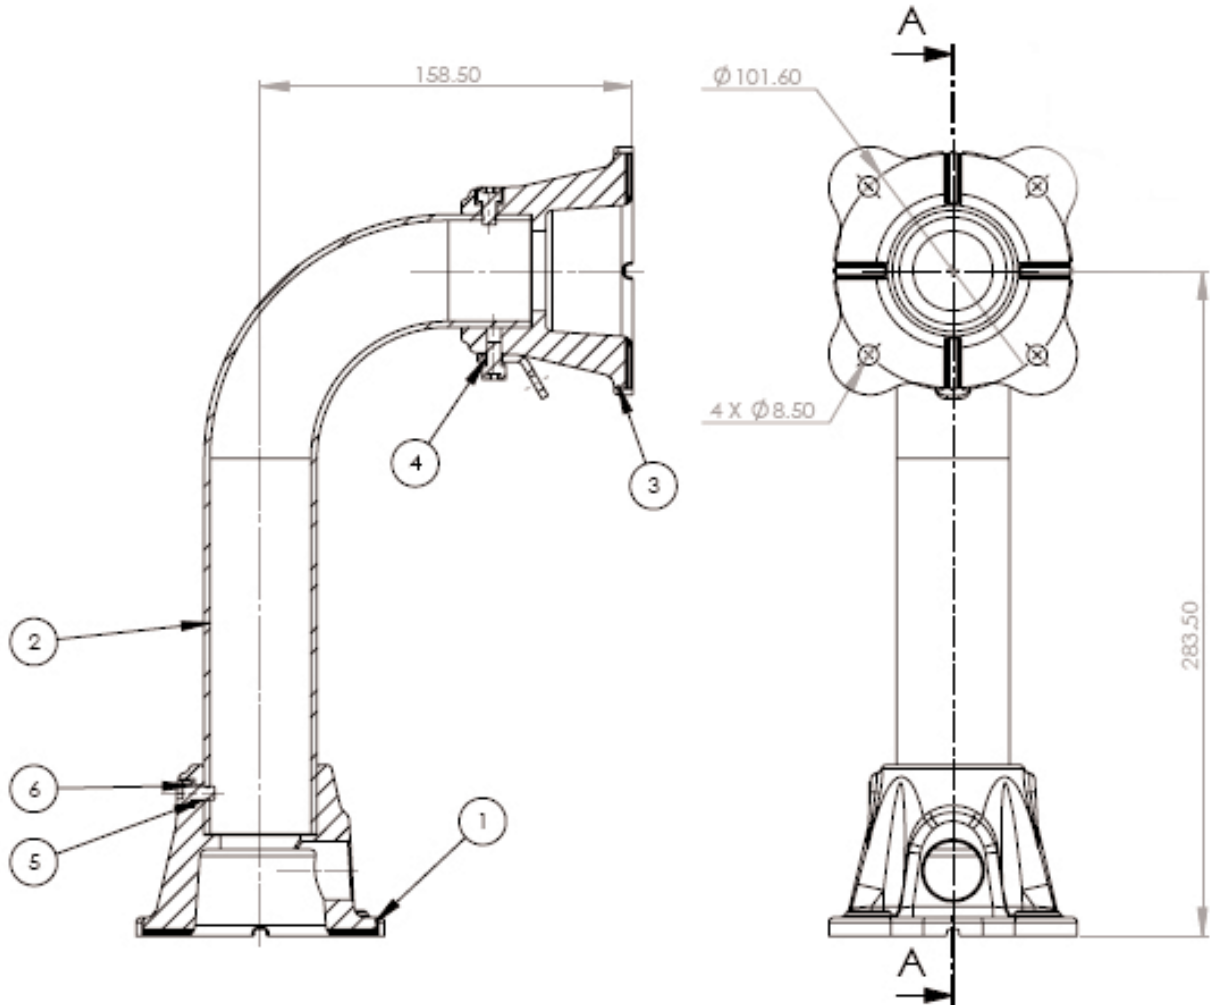

C-WM Wall Mount Bracket

DATA SHEET

C-Allview/C-View Accessories

ITEM NO	NAME
1	Cap 1 -MC V9 H (x1)
2	Wall Mount Section V3 (x1)
3	Cap 1 -MC V9 (x1)
4	Safety Loop (x1)
5	M6 cap head x 10 (x5)
6	M6 Spring Washer (x5)

Ordering Information

- C-WM-W Wall mount bracket, White
- C-WM-B Wall mount bracket, Black

Wall mounting options for fixing directly to upright locations, c/w Lanyard clip.