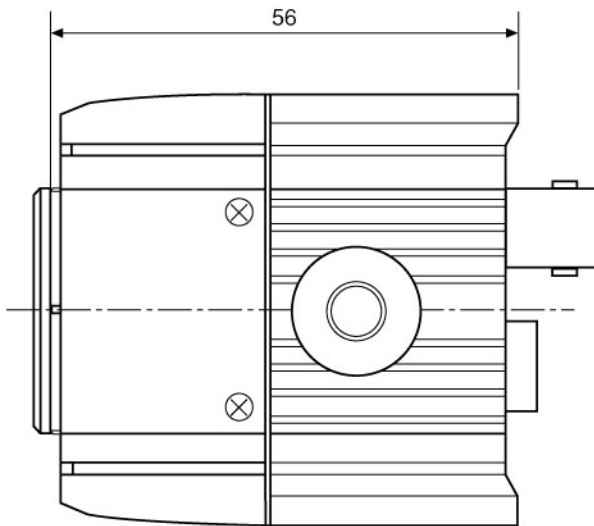

## CG-202P

(Specifications continued)

<b>Light control range (AI + AGC)</b>	100,000,000:1 (Iris range F1.4 to F300; DC lens+WDR+AGC)
<b>Backlight compensation (BLC)</b>	ON/OFF switchable
<b>Internal adjustments</b>	None
<b>External adjustments</b>	DC iris lens level control; Flange focus; Phase adjustment; AGC, BLC, WD, L. AD, FL, WCCB ON/OFF; Sync., AWB switch-over
<b>Video output</b>	1 Vp-p, CVBS, 75 ohms, BNC
<b>External connections</b>	DC Iris control (4-pin), Video (BNC), Power input
<b>Lens mount</b>	CS
<b>Usable iris controls</b>	Manual iris, DC controlled iris
<b>Lens adjustment (L. AD)</b>	Function to adjust the lens to the camera
<b>Supply voltage (+/-10%)</b>	12 VDC/24 VAC, 50Hz
<b>Power consumption</b>	Approx. 4.7 watts
<b>Camera mount</b>	1/4" - 20 UNC thread on top and bottom
<b>Temperature range</b>	-10°C to +50°C
<b>Weight</b>	200 g
<b>Colour</b>	Similar to RAL 7048
<b>Dimensions (HxWxD)</b>	See drawing
<b>Parts supplied</b>	4-pin plug

Maße/Dimensions: mm