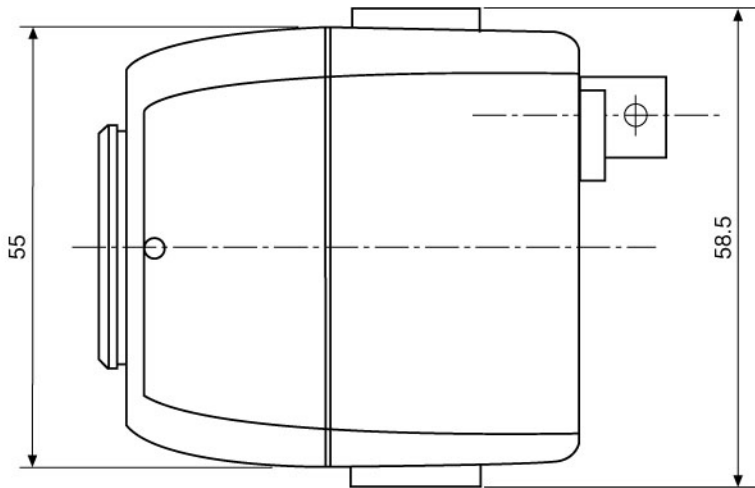

## Specifications

System	CCIR/PAL
Imager	1/3" Sony Progressive Scan Interline Transfer CCD
Active picture elements	Approx. 440,000, (H) 752 x (V) 582
Signal processing	DSP
Synchronization	Internal/Line lock
Sensitivity at 50% video signal	1.0 Lux at F 1.2
Horizontal resolution	480 TV lines
Gamma correction	Approx. 0.6
Automatic gain control (AGC)	30 db
Aperture Correction (APC)	Horizontal and vertical
Flickerless function	This function is used under fluorescent light conditions, when the power supply frequency is different from camera scanning frequency
Dynamic range (WDR)	60db
Signal-to-noise ratio	48 db (AGC OFF)
Complementary colour balance (WCCB)	Balances the difference of colour temperature between the high and low luminance area of the scene (ON/OFF switchable)

## CG-202P

(Specifications continued)

<b>Light control range (AI + AGC)</b>	100,000,000:1 (Iris range F1.4 to F300; DC lens+WDR+AGC)
<b>Backlight compensation (BLC)</b>	ON/OFF switchable
<b>Internal adjustments</b>	None
<b>External adjustments</b>	DC iris lens level control; Flange focus; Phase adjustment; AGC, BLC, WD, L. AD, FL, WCCB ON/OFF; Sync., AWB switch-over
<b>Video output</b>	1 Vp-p, CVBS, 75 ohms, BNC
<b>External connections</b>	DC Iris control (4-pin), Video (BNC), Power input
<b>Lens mount</b>	CS
<b>Usable iris controls</b>	Manual iris, DC controlled iris
<b>Lens adjustment (L. AD)</b>	Function to adjust the lens to the camera
<b>Supply voltage (+/-10%)</b>	12 VDC/24 VAC, 50Hz
<b>Power consumption</b>	Approx. 4.7 watts
<b>Camera mount</b>	1/4" - 20 UNC thread on top and bottom
<b>Temperature range</b>	-10°C to +50°C
<b>Weight</b>	200 g
<b>Colour</b>	Similar to RAL 7048
<b>Dimensions (HxWxD)</b>	See drawing
<b>Parts supplied</b>	4-pin plug

Maße/Dimensions: mm