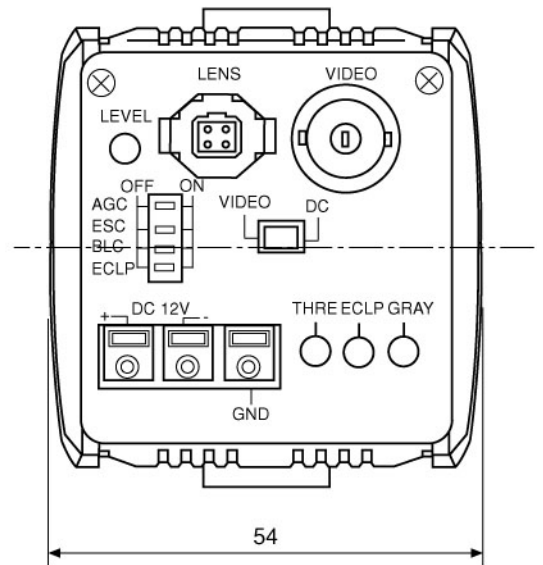

## Specifications

System	CCIR/PAL
Imager	1/3" Sony Progressive Scan Interline Transfer CCD
Active picture elements	Approx. 440,000, (H) 752 x (V) 582
Signal processing	DSP
Synchronization	Internal/Line lock
Sensitivity at 50% video signal	1.0 Lux at F 1.2
Horizontal resolution	480 TV lines
Gamma correction	Approx. 0.6
Automatic gain control (AGC)	30 db
Aperture Correction (APC)	Horizontal and vertical
Flickerless function	This function is used under fluorescent light conditions, when the power supply frequency is different from camera scanning frequency
Dynamic range (WDR)	60db
Signal-to-noise ratio	48 db (AGC OFF)
Complementary colour balance (WCCB)	Balances the difference of colour temperature between the high and low luminance area of the scene (ON/OFF switchable)

## CG-202P

(Specifications continued)

<b>Light control range (AI + AGC)</b>	100,000,000:1 (Iris range F1.4 to F300; DC lens+WDR+AGC)
<b>Backlight compensation (BLC)</b>	ON/OFF switchable
<b>Internal adjustments</b>	None
<b>External adjustments</b>	DC iris lens level control; Flange focus; Phase adjustment; AGC, BLC, WD, L. AD, FL, WCCB ON/OFF; Sync., AWB switch-over
<b>Video output</b>	1 Vp-p, CVBS, 75 ohms, BNC
<b>External connections</b>	DC Iris control (4-pin), Video (BNC), Power input
<b>Lens mount</b>	CS
<b>Usable iris controls</b>	Manual iris, DC controlled iris
<b>Lens adjustment (L. AD)</b>	Function to adjust the lens to the camera
<b>Supply voltage (+/-10%)</b>	12 VDC/24 VAC, 50Hz
<b>Power consumption</b>	Approx. 4.7 watts
<b>Camera mount</b>	1/4" - 20 UNC thread on top and bottom
<b>Temperature range</b>	-10°C to +50°C
<b>Weight</b>	200 g
<b>Colour</b>	Similar to RAL 7048
<b>Dimensions (HxWxD)</b>	See drawing
<b>Parts supplied</b>	4-pin plug

Maße/Dimensions: mm