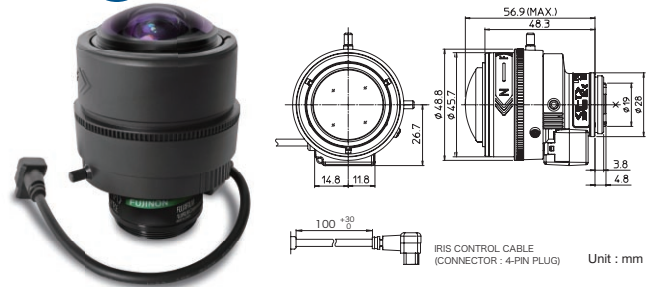

HD Vari-Focal Day&Night Lens

Day
Night

YV2.1x2.8SR4A-SA2

2.1x

Applicable camera (model) 1 2/3 1/2 1/3 1/4

Vari-Focal Wide Angle DC Auto Iris CS Mount Metal Mount ND Filter Long Cable Aspherical Lens Large Aperture Ratio RoHS Compliant
VARI WIDE DC CS-mt METAL ND 230 AT F1.3 RoHS

HD
3MP

YV2.7x2.2SR4A-SA2

2.7x

Applicable to 1/2.7

Applicable camera (model) 1 2/3 1/2 1/2.7 1/3 1/4

Vari-Focal Wide Angle DC Auto Iris CS Mount Metal Mount ND Filter Long Cable Aspherical Lens Large Aperture Ratio RoHS Compliant
VARI WIDE DC CS-mt METAL ND 230 AT F1.3 RoHS

HD
3MP

YV2.8x2.8SR4A-SA2

2.8x

Applicable to 1/2.7

Applicable camera (model) 1 2/3 1/2 1/2.7 1/3 1/4

Vari-Focal Wide Angle DC Auto Iris CS Mount Metal Mount ND Filter Long Cable Aspherical Lens Large Aperture Ratio RoHS Compliant
VARI WIDE DC CS-mt METAL ND 230 AT F1.3 RoHS

HD
3MP

YV3x6SR4A-SA2

NEW

3x

Applicable to 1/2.7

Applicable camera (model) 1 2/3 1/2 1/2.7 1/3 1/4

Vari-Focal DC Auto Iris CS Mount Metal Mount ND Filter Long Cable Aspherical Lens Large Aperture Ratio RoHS Compliant
VARI DC CS-mt METAL ND 230 AT F1.4 RoHS