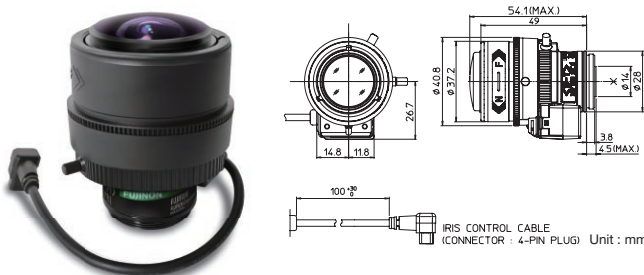

HD Vari-Focal Day&Night Lens

Day
Night

YV2.1x2.8SR4A-SA2

2.1x

Applicable camera (model) 1 2/3 1/2 1/3 1/4

Vari-Focal Wide Angle DC Auto Iris CS Mount Metal Mount ND Filter Long Cable Aspherical Lens Large Aperture Ratio RoHS Compliant
VARI WIDE DC CS-mt METAL ND 230 AT F1.3 RoHS

HD
3MP

YV2.7x2.2SR4A-SA2

2.7x

Applicable to 1/2.7

Applicable camera (model) 1 2/3 1/2 1/2.7 1/3 1/4

Vari-Focal Wide Angle DC Auto Iris CS Mount Metal Mount ND Filter Long Cable Aspherical Lens Large Aperture Ratio RoHS Compliant
VARI WIDE DC CS-mt METAL ND 230 AT F1.3 RoHS

HD
3MP

YV2.8x2.8SR4A-SA2

2.8x

Applicable to 1/2.7

Applicable camera (model) 1 2/3 1/2 1/2.7 1/3 1/4

Vari-Focal Wide Angle DC Auto Iris CS Mount Metal Mount ND Filter Long Cable Aspherical Lens Large Aperture Ratio RoHS Compliant
VARI WIDE DC CS-mt METAL ND 230 AT F1.3 RoHS

HD
3MP

YV3x6SR4A-SA2

NEW

3x

Applicable to 1/2.7

Applicable camera (model) 1 2/3 1/2 1/2.7 1/3 1/4

Vari-Focal DC Auto Iris CS Mount Metal Mount ND Filter Long Cable Aspherical Lens Large Aperture Ratio RoHS Compliant
VARI DC CS-mt METAL ND 230 AT F1.4 RoHS