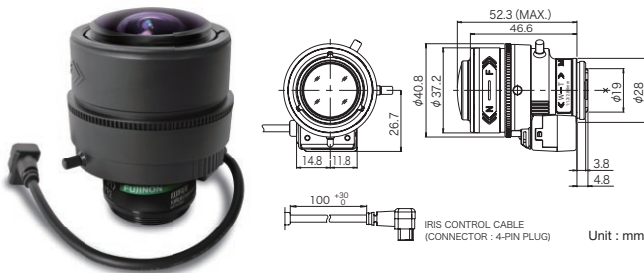

HD Vari-Focal Day&Night Lens

Day
Night

YV2.1x2.8SR4A-SA2

2.1x

Applicable camera (model) 1 2/3 1/2 1/3 1/4

Vari-Focal Wide Angle DC Auto Iris CS Mount Metal Mount ND Filter Long Cable Aspherical Lens Large Aperture Ratio RoHS Compliant
VARI WIDE DC CS-mt METAL ND 230 AT F1.3 RoHS

HD
3MP

YV2.7x2.2SR4A-SA2

2.7x

Applicable to 1/2.7

Applicable camera (model) 1 2/3 1/2 1/2.7 1/3 1/4

Vari-Focal Wide Angle DC Auto Iris CS Mount Metal Mount ND Filter Long Cable Aspherical Lens Large Aperture Ratio RoHS Compliant
VARI WIDE DC CS-mt METAL ND 230 AT F1.3 RoHS

HD
3MP

YV2.8x2.8SR4A-SA2

2.8x

Applicable to 1/2.7

Applicable camera (model) 1 2/3 1/2 1/2.7 1/3 1/4

Vari-Focal Wide Angle DC Auto Iris CS Mount Metal Mount ND Filter Long Cable Aspherical Lens Large Aperture Ratio RoHS Compliant
VARI WIDE DC CS-mt METAL ND 230 AT F1.3 RoHS

HD
3MP

YV3x6SR4A-SA2

NEW

3x

Applicable to 1/2.7

Applicable camera (model) 1 2/3 1/2 1/2.7 1/3 1/4

Vari-Focal DC Auto Iris CS Mount Metal Mount ND Filter Long Cable Aspherical Lens Large Aperture Ratio RoHS Compliant
VARI DC CS-mt METAL ND 230 AT F1.4 RoHS