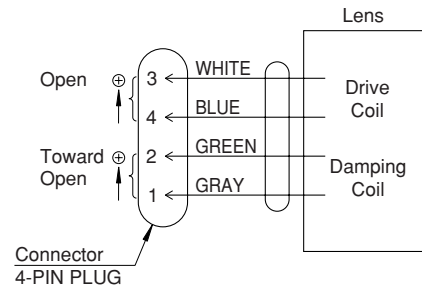

Wiring

15mm

50mm

MEGAPIXEL VARI-FOCAL LENSES