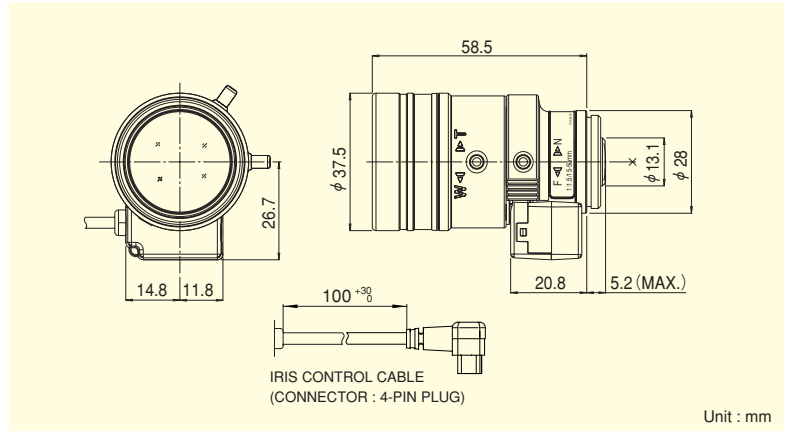

TELE
Telephoto
Long Focal

3 Mega
For Megapixel
Camera

DC
DC Auto Iris

CS-mt
CS Mount

METAL
Metal Mount

N D
ND Filter

230
Long Cable

AT
Aspherical Lens

Focal Length (mm)		15~50 (3.3×	
Iris Range		F1.5 ~ T360 (Equivalent to F360)	
Operation	Zoom	Manual	
	Focus	Manual	
	Iris	Auto (DC Type) (*1)	
Angle Of View (H×V)	1/3"	WIDE	18°08' × 13°34'
		TELE	5°35' × 4°12'
	1/4"	WIDE	13°34' × 10°10'
		TELE	4°12' × 3°10'
Focusing Range (From Front Of The Lens) (m)		∞ ~ 0.8	
Object Dimensions at M.O.D. (H×V) (mm)	1/3"	WIDE	271 × 202
		TELE	87 × 66
	1/4"	WIDE	202 × 151
		TELE	66 × 49
Back Focal Distance (in air) (mm)		10.03	
Exit Pupil Position (From Image Plane) (mm)		-36	
Filter Thread (mm)		—	
Mount		CS	
Mass (g)		60	
Coil Resistance		Drive Coil	190Ω
		Damping Coil	500Ω
Current Consumption		23mA (Max.) at DC 4V	
Remarks	• With Metal Mount (*1) When power is turned off, iris will automatically close. YV3.3×15SA-SA2L : Long Cable Type (230mm)		