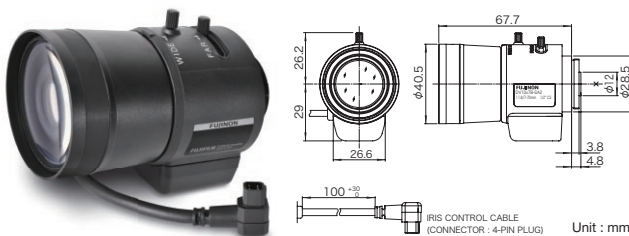

Vari-Focal

YV2.8x2.8LA-SA2

2.8 x

Applicable camera (model) 1 2/3 1/2 1/3 1/4

Vari-Focal Wide Angle DC Auto Iris CS Mount Metal Mount ND Filter Long Cable Aspherical Lens Large Aperture Ratio RoHS Compliant
VARI WIDE DC CS-mt METAL ND 230 AT F0.95 RoHS

YV10x5B-SA2

10 x

Applicable camera (model) 1 2/3 1/2 1/3 1/4

Vari-Focal Wide Angle Telephoto Long Focal DC Auto Iris CS Mount Metal Mount ND Filter Long Cable Aspherical Lens Large Aperture Ratio RoHS Compliant
VARI WIDE TELE DC CS-mt METAL ND 230 AT F1.3 RoHS

DV10x7B-SA2

10 x

Applicable camera (model) 1 2/3 1/2 1/3 1/4

※ To be discontinued when stock runs out.

Vari-Focal Wide Angle Telephoto Long Focal DC Auto Iris CS Mount Metal Mount ND Filter Long Cable Aspherical Lens RoHS Compliant
VARI WIDE TELE DC CS-mt METAL ND 230 AT RoHS

- ※ 1: The iris automatically closes when the camera is turned off.
- ※ Each of the above products is also available in long cable type (230 mm).
- ※ Each of the above products is also available in manual type.