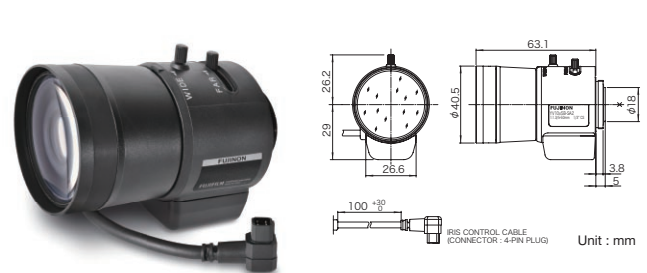

Vari-Focal

YV2.8x2.8LA-SA2

2.8 x

Applicable camera (model) 1 2/3 1/2 1/3 1/4

Vari-Focal Wide Angle DC Auto Iris CS Mount Metal Mount ND Filter Long Cable Aspherical Lens Large Aperture Ratio RoHS Compliant
VARI WIDE DC CS-mt METAL ND 230 AT F0.95 RoHS

YV10x5B-SA2

10 x

Applicable camera (model) 1 2/3 1/2 1/3 1/4

Vari-Focal Wide Angle Telephoto Long Focal DC Auto Iris CS Mount Metal Mount ND Filter Long Cable Aspherical Lens Large Aperture Ratio RoHS Compliant
VARI WIDE TELE DC CS-mt METAL ND 230 AT F1.3 RoHS

DV10x7B-SA2

10 x

Applicable camera (model) 1 2/3 1/2 1/3 1/4

※ To be discontinued when stock runs out.

Vari-Focal Wide Angle Telephoto Long Focal DC Auto Iris CS Mount Metal Mount ND Filter Long Cable Aspherical Lens RoHS Compliant
VARI WIDE TELE DC CS-mt METAL ND 230 AT RoHS

- ※ 1: The iris automatically closes when the camera is turned off.
- ※ Each of the above products is also available in long cable type (230 mm).
- ※ Each of the above products is also available in manual type.