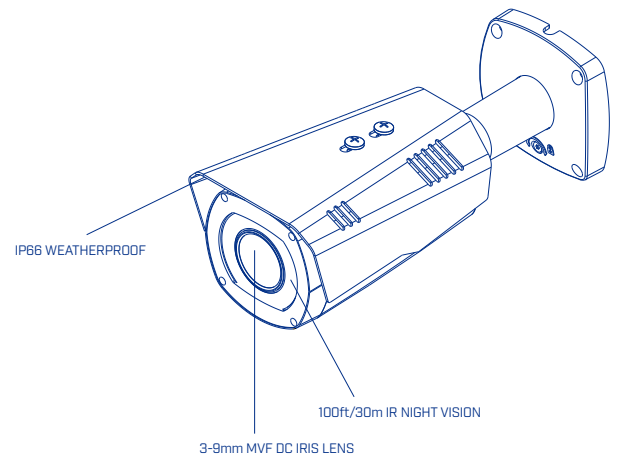

Camera	N437BEW/P	N437VEW/P
Imaging Device	3MP, 1/3 Inch	
Effective Pixels	2048 x 1536	
Image Type	CMOS	
Image Readout	Progressive Scan	
Day / Night	Auto / Color / B/W	
Day/Night Delay Adjustment	Yes	
Mechanical IR Cut Filter	Yes	
Min. Illumination	0.1lux @ F1.4 (Color) 0.01lux @ F1.4(B/W)	
S/N Ratio	≥50dB	
Field of View (H)	29° ~ 87°	
IR Illumination	100ft / 30m, 850nm	
IR On / Off Control	Yes	
Video Output	RJ45 / Service Out (2-pin - BNC F)	
Electronic Shutter Range	1/3(4)s - 1/10,000s	
Optical		
Lens Type	Motorized varifocal	
Mount Type	Board Type	
Iris Type	DC Iris	
Focal Length	3 - 9mm	
Aperture	F1.6 ~ F2.7	
Optical Zoom	3x	
Focus	AF / Manual	
Iris Control Type	Auto	
Video		
Video Compression	H.264 / MJPEG	
Video Streams	H.264 / H.264 / MJPEG Triple Stream	
Resolution Selection	3M(2048x1536) / 1080P(1920x1080) / 720P(1280x720) / D1(704x 576) / CIF(352x288)	
Aspect Ratio	4 : 3	
Frame rates (Maximum)	3MP / 1920 x 1280 / 1280 x 720 @ 25 / 30fps	
Bit Rate Control	CBR / VBR	
Bit Rate Selection	H.264: 48K ~ 8192Kbps	
Quality Setting Range (Default)	1-6 (4)	
Region of Interest (Selectable Area's)	Yes (6)	
Dynamic Range	Up to 120dB	
Wide Dynamic Range	Ultra WDR	
Backlight Compensation	BLC / HLC	
White Balance	Auto / Manual	
Gain Control	Auto / Manual	
Noise Reduction	3D Advanced	
Smart IR	Yes, User Adjustable	
Digital Zoom	16x	
Tamper Detection	Yes	
Video Mirroring/Rotation	Horizontal Mirror / Vertical Flip	
Video Overlay	Time / Date / Camera / Custom	
Window Blanking (Privacy)	Up to 4 Areas	
Menu Languages	English	
Network		
Protocols	IPv4/IPv6, HTTP, HTTPS, SSL, TCP/IP, UDP, UPnP, ICMP, IGMP, SNMP, RTSP, RTP, SMTP, NTP, DHCP, DNS, PPPoE, DDNS, FTP, IP Filter, QoS, Bonjour	
ONVIF Conformance	Profile S	
RTSP Video	Standard RFC2326, Support QuickTime/VLC Player. User Security Authentication (Enabled/Disabled)	
Unicast	20 Users	
Multicast	20 Users