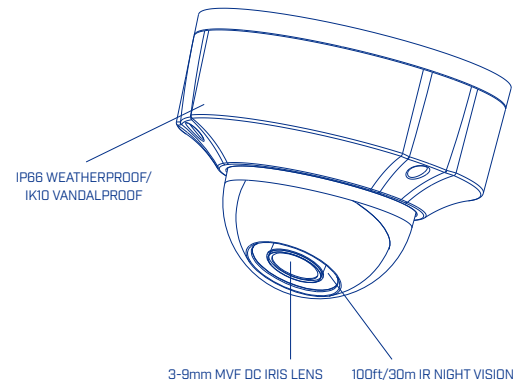

Camera	N437BEW/P	N437VEW/P
Imaging Device	3MP, 1/3 Inch	
Effective Pixels	2048 x 1536	
Image Type	CMOS	
Image Readout	Progressive Scan	
Day / Night	Auto / Color / B/W	
Day/Night Delay Adjustment	Yes	
Mechanical IR Cut Filter	Yes	
Min. Illumination	0.1lux @ F1.4 (Color) 0.01lux @ F1.4(B/W)	
S/N Ratio	≥50dB	
Field of View (H)	29° ~ 87°	
IR Illumination	100ft / 30m, 850nm	
IR On / Off Control	Yes	
Video Output	RJ45 / Service Out (2-pin - BNC F)	
Electronic Shutter Range	1/3(4)s - 1/10,000s	
Optical		
Lens Type	Motorized varifocal	
Mount Type	Board Type	
Iris Type	DC Iris	
Focal Length	3 - 9mm	
Aperture	F1.6 ~ F2.7	
Optical Zoom	3x	
Focus	AF / Manual	
Iris Control Type	Auto	
Video		
Video Compression	H.264 / MJPEG	
Video Streams	H.264 / H.264 / MJPEG Triple Stream	
Resolution Selection	3M(2048x1536) / 1080P(1920x1080) / 720P(1280x720) / D1(704x 576) / CIF(352x288)	
Aspect Ratio	4 : 3	
Frame rates (Maximum)	3MP / 1920 x 1280 / 1280 x 720 @ 25 / 30fps	
Bit Rate Control	CBR / VBR	
Bit Rate Selection	H.264: 48K ~ 8192Kbps	
Quality Setting Range (Default)	1-6 (4)	
Region of Interest (Selectable Area's)	Yes (6)	
Dynamic Range	Up to 120dB	
Wide Dynamic Range	Ultra WDR	
Backlight Compensation	BLC / HLC	
White Balance	Auto / Manual	
Gain Control	Auto / Manual	
Noise Reduction	3D Advanced	
Smart IR	Yes, User Adjustable	
Digital Zoom	16x	
Tamper Detection	Yes	
Video Mirroring/Rotation	Horizontal Mirror / Vertical Flip	
Video Overlay	Time / Date / Camera / Custom	
Window Blanking (Privacy)	Up to 4 Areas	
Menu Languages	English	
Network		
Protocols	IPv4/IPv6, HTTP, HTTPS, SSL, TCP/IP, UDP, UPnP, ICMP, IGMP, SNMP, RTSP, RTP, SMTP, NTP, DHCP, DNS, PPPoE, DDNS, FTP, IP Filter, QoS, Bonjour	
ONVIF Conformance	Profile S	
RTSP Video	Standard RFC2326, Support QuickTime/VLC Player. User Security Authentication (Enabled/Disabled)	
Unicast	20 Users	
Multicast	20 Users