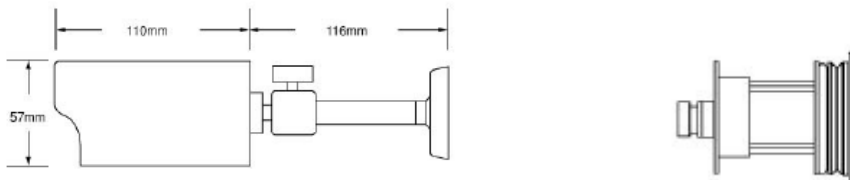

## EZ 200 E – 1/3" weatherproof colour camera, standard resolution

### Technical data

Sensor	1/3" SONY CCD
Picture element	500 x 582 (PAL)
Horizontal resolution	340 TV lines
Sensitivity	0,3 lux / F = 1.2
Video output	1 Vp-p composite PAL
S/N ratio	Over 48 dB
Gamma correction	> 0,45
Back light compensation	Yes
Auto white balance	Yes
AGC	Yes
Synchronisation	internal
Electronic shutter	1:50 ~ 1:100.000
Lens	f=4,3mm (further lenses upon request)
Lens mount	M12 x P 0,5
Weatherproof rating	IP 66
Power source	12 V DC +/- 10%, 200 mA
Ambient temperature	-10°C ~ +50°C
Dimensions (diameter x L)	57 x 110 mm
Bracket	Zink diecasted, silver colour, included
Weight	385 g

### Dimensions

### Ordering information

EZ 200 E / P-4	1/3" weatherproof colour camera, 340 TV lines, IP66, 4,3mm lens, wall bracket included, 12 V DC
----------------	---