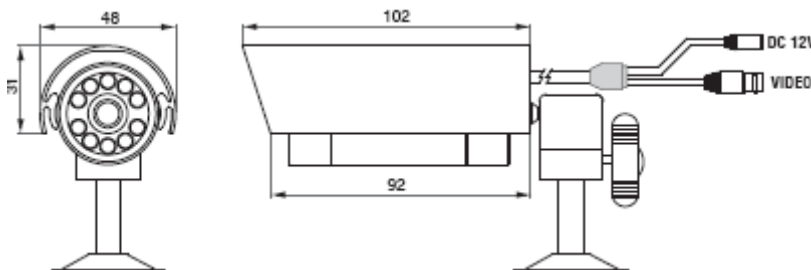

Specifications

Type	Nighthawk 160
Type	Colour/Mono (electronic)
CCD Sensor	1/3" Super HAD
Video output	1 Vpp, 75 , PAL
Horizontal resolution	380 TV-lines
Total/Effective number of pixels	320000/290000
Minimum illumination, Colour	0.3 lux
Lens	6 mm
Horizontal Angle of View	60°
S/N Ratio	>48 dB
Electronic shutter	1/50-1/100000
Video synchronisation	Internal
Gain	Auto (AGC)
BLC – Backlight Compensation	-
White Balance	Auto
IR illumination w/ CDS sensor	9 pcs. LED, 850 nm, range app. 5 meters
Power supply	
Voltage	12 VDC (10-14 VDC)
Power consumption	<200 mA
Environment	
Operating temperature	-10 to +50°C
Protection	IP67 (outdoor)

Without sunshield:

With sunshield:

Wall Bracket:

ernitec

THE ONE TO WATCH

Denmark Head Office

Ernitec A/S
Hørkær 24
2730 Herlev
Denmark
Phone: +45 44 50 33 00
Fax: +45 44 50 33 33
ernitec@ernitec.dk
www.ernitec.com

French Branch Office

Ernitec France SARL
N° 29 Parc Club du
Millenaire
1025 Rue Henri Becquerel
34036 Montpellier cedex 1
France
Phone: 04 67 15 10 15
Fax: 04 67 64 01 81
ernitec@ernitec.fr
www.ernitec.com

German Branch Office

Ernitec GmbH
Stormarnring 28
22145 Stapelfeld
Germany
Phone: 040 67 56 25 0
Fax: 040 67 56 25 25
ernitec@aol.com
www.ernitec.com

UK Branch Office

Ernitec UK
Columbia House
Columbia Drive
Worthing
West Sussex BN13 3HD
England
Phone: 01903 26 31 25
Fax: 01903 26 31 26
sally@ernitec.co.uk
www.ernitec.com

Middle East Office

Ernitec ME
Hamra - Makdesi Street
Younis Center - 5th floor
Office no. 503
P.O.Box: 113/5721
Beirut
Lebanon
Phone: +961 1 751 796
Fax: +961 1 751 795
malek_kabrit@ernitecme.com
www.ernitecme.com