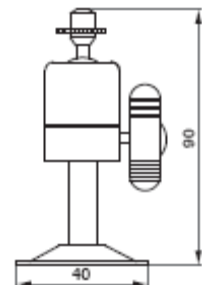

Wall Bracket: