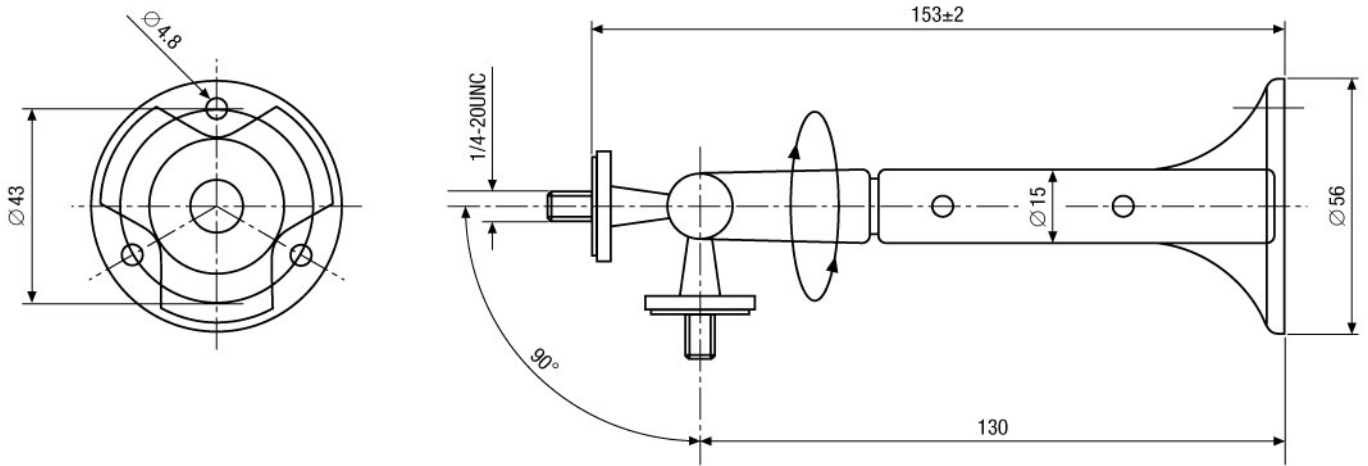

# WD-23

Home | Security | Cameras | Accessories

WD-23

Wall Mount Bracket with Ball Joint,

1/4" Camera Fixing Screw, Pantone 877

Art-Nr. 70771

## Main Features

For Wall- and Ceiling Mounting  
Rugged Aluminium Construction

Adjustable Ball-point Head  
Ready for Installation

## Specifications

Mounting distance from fixing point	130 (Wall) / 155 (Ceiling) mm
Load capacity	500g
Camera mount	1/4" - 20 UNC thread
Material	Aluminium
Colour	Pantone 877
Dimensions (HxWxD)	See drawing
Weight	approx. 80g
Parts supplied	3x 3.5x20mm self-tapping screws

## Technical drawing

Maße/Dimensions: mm