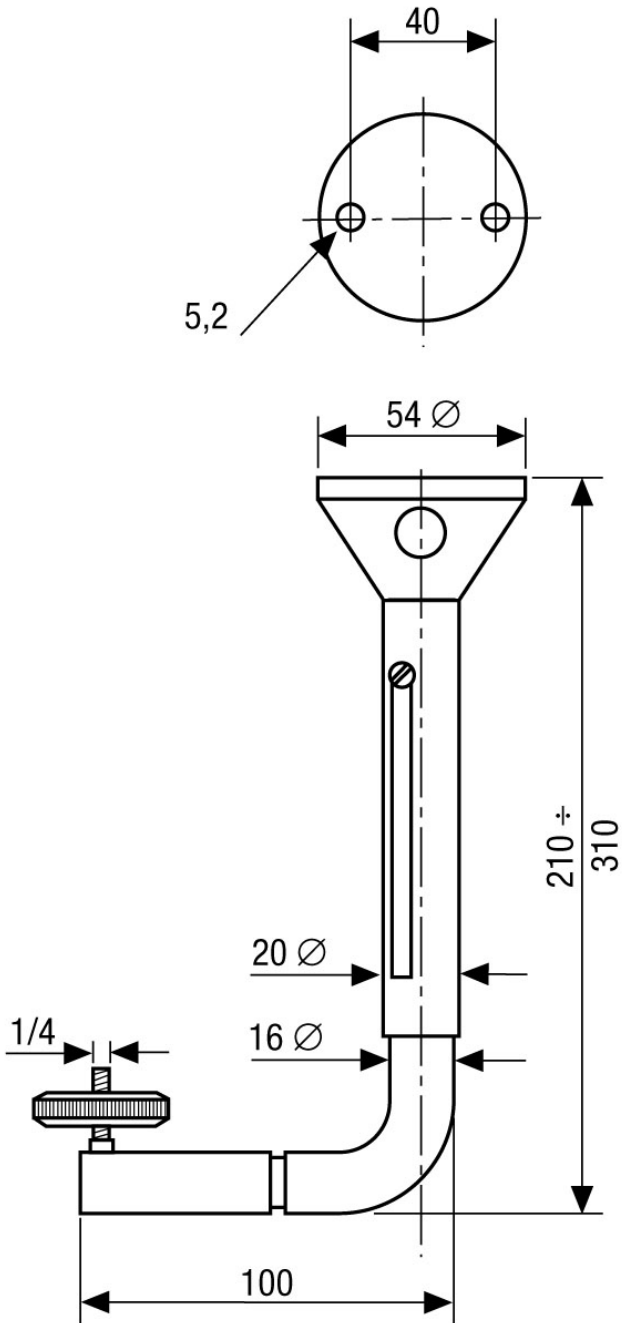

WD-13/E-WA

Home | Security | Cameras | Accessories

WD-13/E-WA

Ceiling Mount w. Ball Joint,

extendable 1/4" Camera Fixing Screw, RAL9006

Art-Nr. 70833

Main Features

For ceiling mounting

Adjustable camera mounting position

Rugged aluminium construction

Adjustable ball-point head

Ready for installation

Specifications

Load capacity

500g

Camera mount

1/4" - 20 UNC thread

Material

Aluminium

Colour

RAL9006

Weight

500g

Technical drawing

Maße/Dimensions: mm

VIDEOR