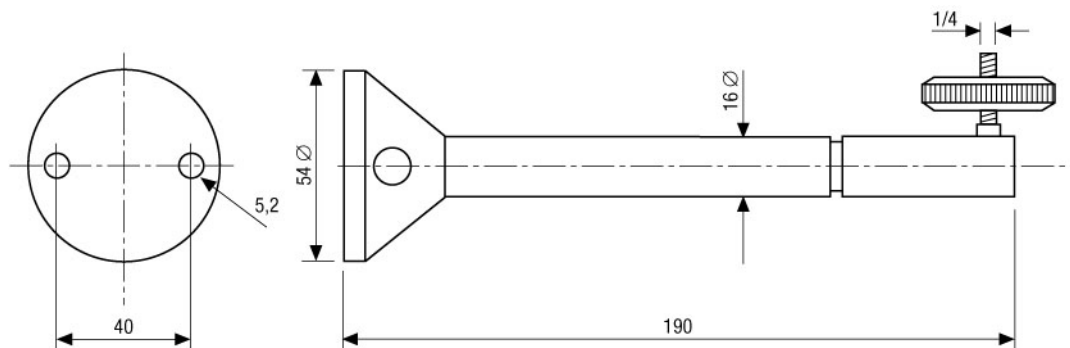

## Features

For Wall- and Ceiling Mounting  
Rugged Aluminium Construction

Adjustable Ball-point Head  
Ready for Installation

## Specifications

Mounting distance from fixing point	190mm
Load capacity	0.5kg
Camera mount	1/4" - 20 UNC thread
Material	Aluminium
Colour	RAL 7032
Weight	220g

Maße/Dimensions: mm

VIDEOR TECHNICAL E. Hartig GmbH  
Carl-Zeiss-Straße 8 · 63322 Rödermark · Germany  
Telefon +49 (0) 60 74/8 88-0 · Telefax +49 (0) 60 74/8 88-100  
info@videortechnical.com · www.videortechnical.com