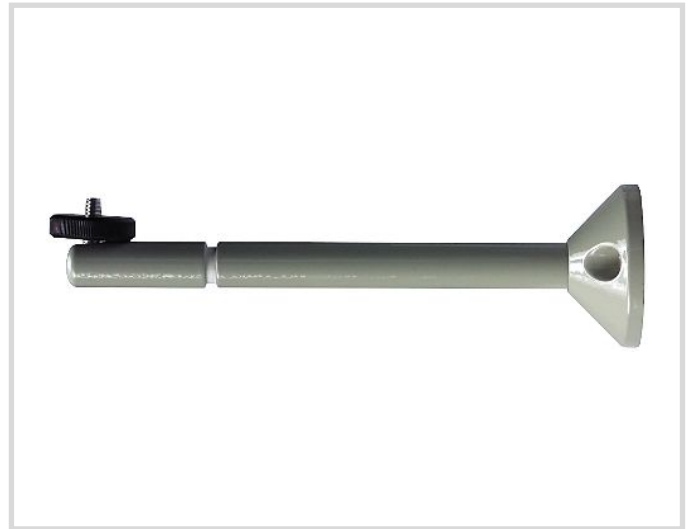

# Video Security

Cameras | Mounts for Cameras

## WD-12

Wall Mount with Ball Joint,  
1/4" Camera Fixing Screw, RAL7032

Art-No. 70650

## Features

For Wall- and Ceiling Mounting  
Rugged Aluminium Construction

Adjustable Ball-point Head  
Ready for Installation

## Specifications

Mounting distance from fixing point	190mm
Load capacity	0.5kg
Camera mount	1/4" - 20 UNC thread
Material	Aluminium
Colour	RAL 7032
Weight	220g

Maße/Dimensions: mm

VIDEOR TECHNICAL E. Hartig GmbH  
Carl-Zeiss-Straße 8 · 63322 Rödermark · Germany  
Telefon +49 (0) 60 74/8 88-0 · Telefax +49 (0) 60 74/8 88-100  
info@videortechnical.com · www.videortechnical.com