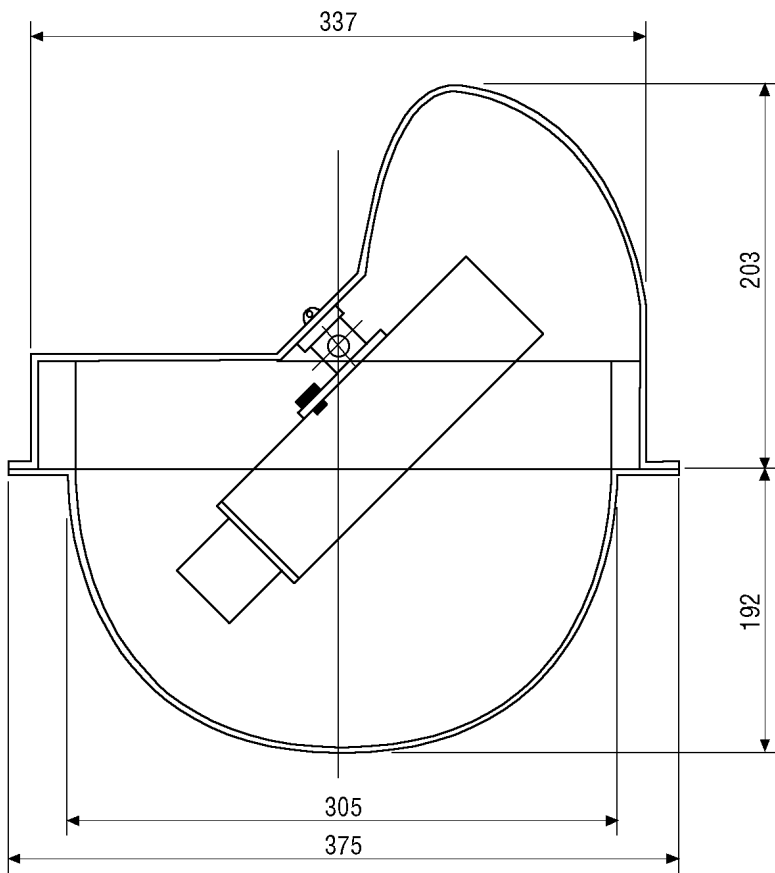

### VT-DIT 12

- Drop Ceiling Mount Housing with 12" Bubble
- Fire-retardant Plastic Cover
- Black-finished Dome with Viewing Slot
- Ready-for-Installation in Drop or Solid Ceiling
- Standard Camera Bracket

### Specifications:

---

|                                       |                                    |
|---------------------------------------|------------------------------------|
| Viewing slot                          | 90° (tinted)                       |
| Transmission Loss                     | Approx. 1.5 F-stops                |
| Max. length of the camera combination | 280 mm                             |
| Camera panning range                  | 360° horizontal<br>60-75° vertical |
| Housing                               | Plastic                            |
| Colour                                | Black                              |
| Dimensions (HxB)                      | 192x375 mm                         |
| Weight                                | 1.1 kg                             |

### Additional descriptions

White painted bubble available as well (upon request)

Maße/Dimensions: mm