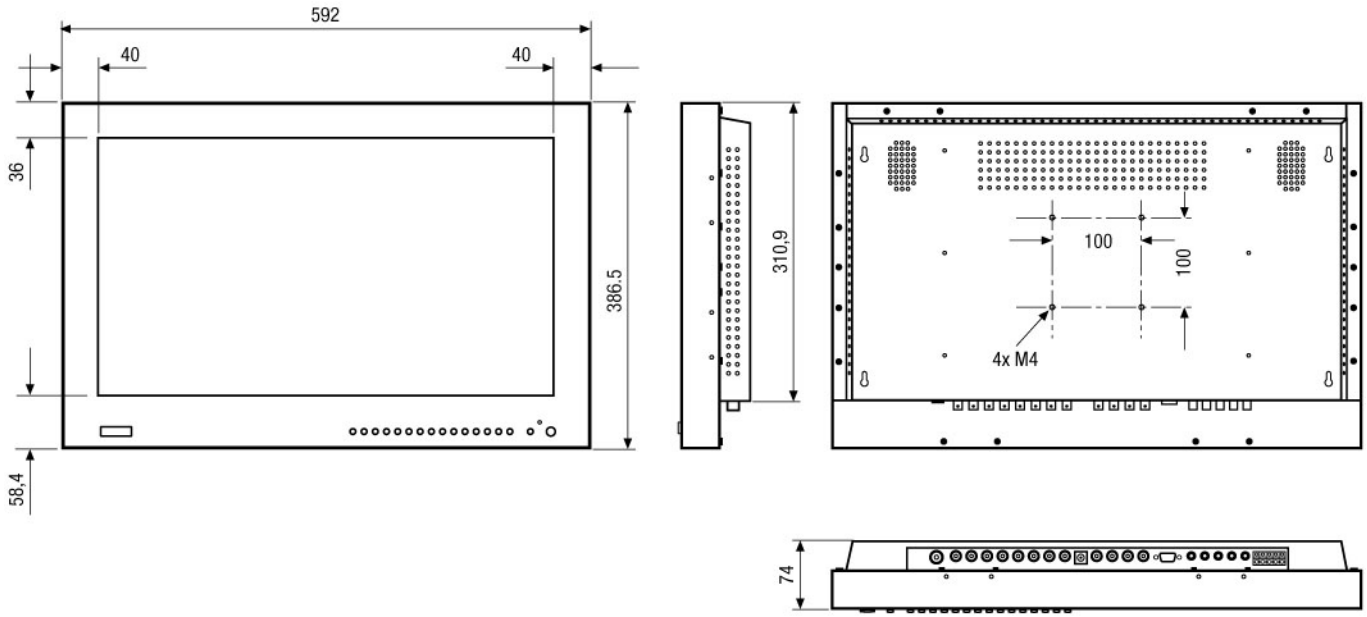

Maße/Dimensions: mm

VIDEOR TECHNICAL E. Hartig GmbH
Carl-Zeiss-Straße 8 · 63322 Rödermark · Germany
Telefon +49 (0) 60 74/8 88-0 · Telefax +49 (0) 60 74/8 88-100
info@videortechnical.com · www.videortechnical.com