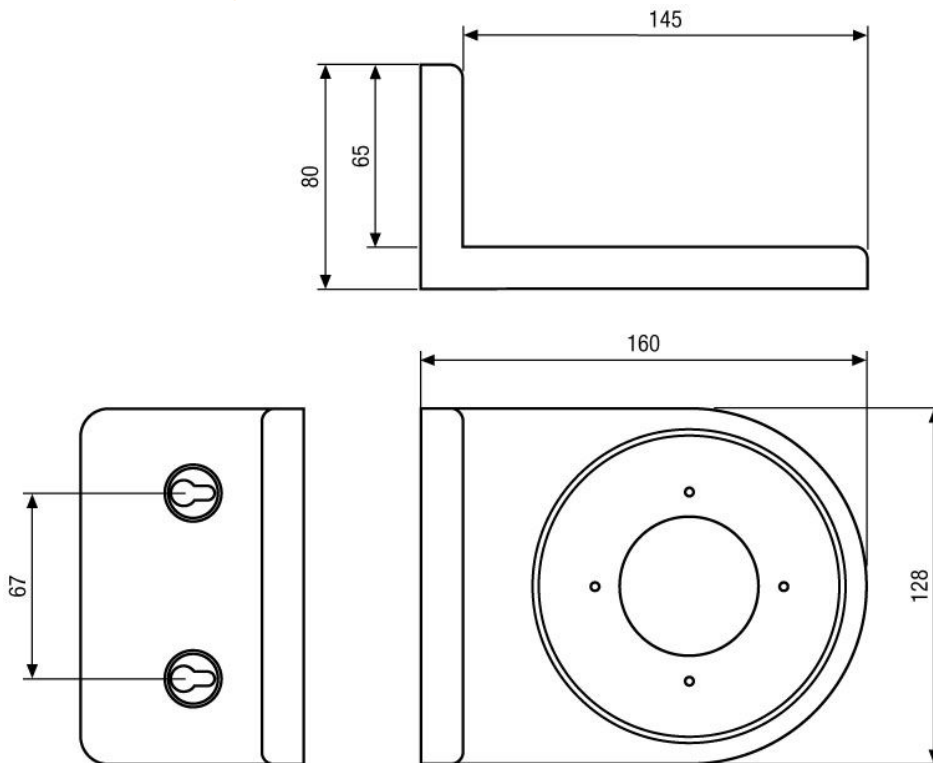

VKCD/WMB-2SW

Article-No.: 92047

Wall Mount Bracket, Black, for
VKCD-1320SM/VF

Technical Drawing

Maße/Dimensions: mm

Your partner for eneo products: