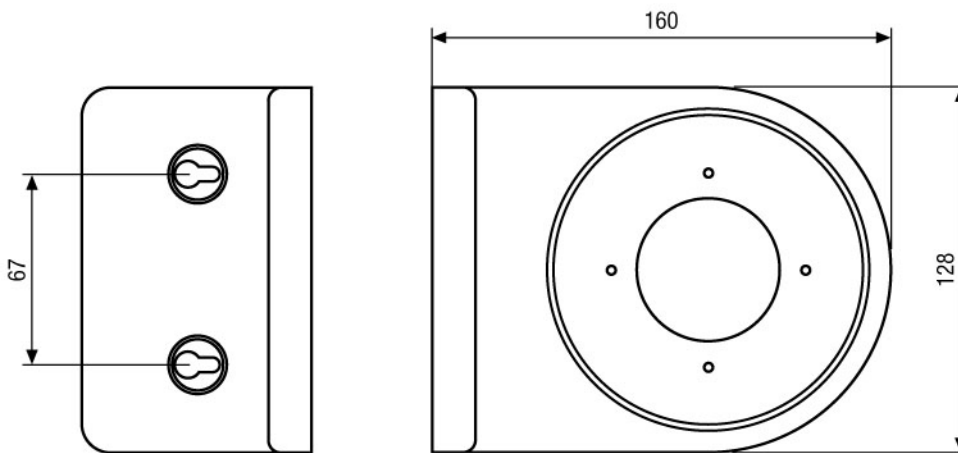

Wandhalterung / Wall bracket
VKCD-145/136-WM

Maße/Dimensions: mm