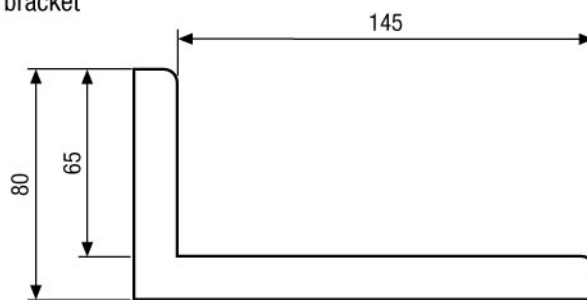

Wandhalterung / Wall bracket
VKCD-145/136-WM