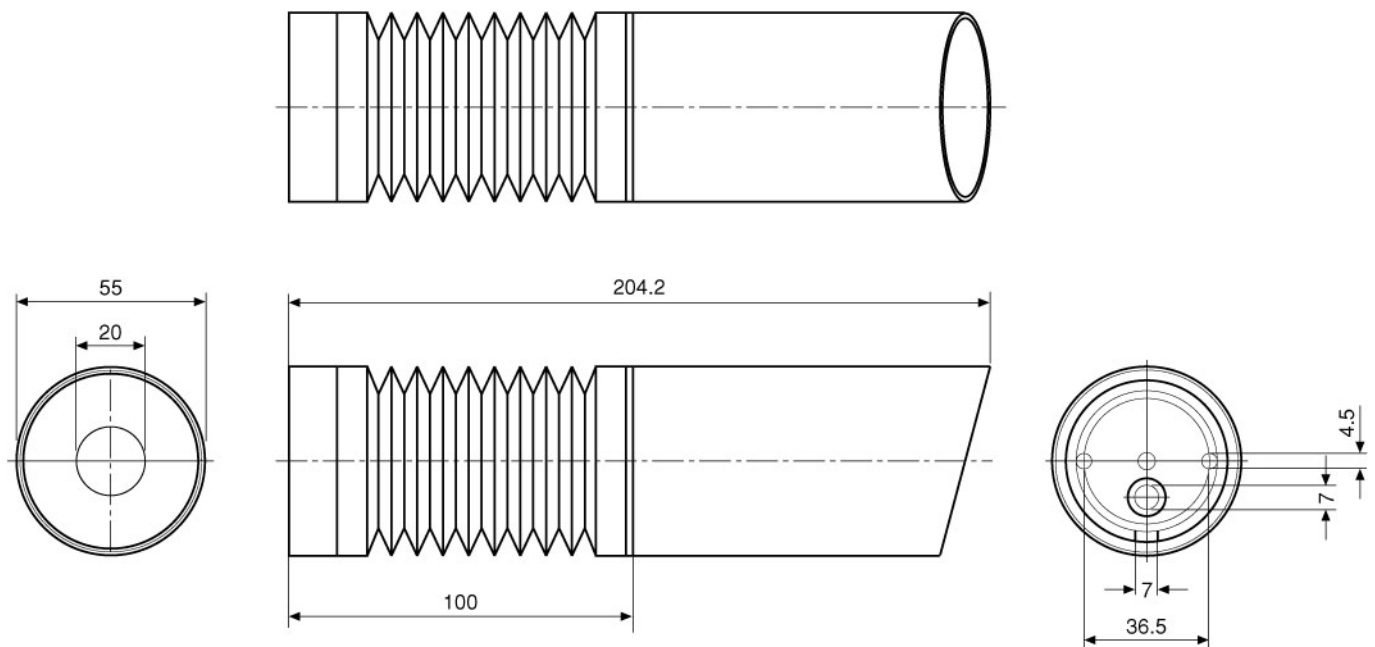

Video Security

VKC-144/W2

1/4" Colour Camera with 3.6mm Lens
VHP-2 Housing, 380TVL

Art-No. 96031

Features

Colour Brd. Camera VKC-144 in Weatherproof Housing
1/4" CCD Sensor Chip
Resolution of 380 Horizontal Lines
Electronic Shutter Control (ESC)
High Sensitivity

Integrated Lens: F2.0/3.6 mm
Supply Voltage: 12 VDC
Compact Version
Index of Protection: IP67
Protected Pan and Tilt Fixing Mechanism

Specifications

System	CCIR/PAL
Imager	1/4" Sony Super HAD Interline Transfer CCD
Active picture elements	Approx. 290,000 (H) 500 x (V) 582
Synchronization	Internal
Gamma correction	Approx. 0.45
Horizontal resolution	380 TV lines
Sensitivity at 50% video signal	3.5Lux at F2.0 (VT measurement result); 1.25Lux at F1.2
Electronic shutter control (ESC)	1/50 to 1/100,000sec.
Aperture Correction (APC)	Yes (horizontal)
Video output	1Vp-p, VBS, 75ohms
Integrated lens	F2.0/3.6mm w./o. iris
Horizontal angle of view	52°
Cable connection	Wiring for video and voltage supply made, accessible from outside
Housing	Aluminium with glass screen
Heater/sunshield	No
Colour	Anodized aluminium (CO)
Protection rating	IP67
Supply voltage	12 VDC +/-10 %

VKC-144/W2

(Specifications continued)

Power consumption	Approx. 1.5watts
Temperature range	-30°C to +40°C
Dimensions (HxWxD)	See drawing
Weight	480g
Parts supplied	Bag of screws

Accessories

77779 / VT-PS12DC-UK	Power Supply Unit w. UK Mains plug-in, 100-240VAC/12VDC-1.0A, Regul., open Ends
77772 / VT-PS12DCDT	PSU 12VDC/0,5A, Regulated, Desktop Version, 1.8m Cable each w. open ends
70448 / VT-PS12DC-6	Plug-in Power Supply Unit 100-240VAC 12VDC (1.0Amp), Regulated, w. Open Ends