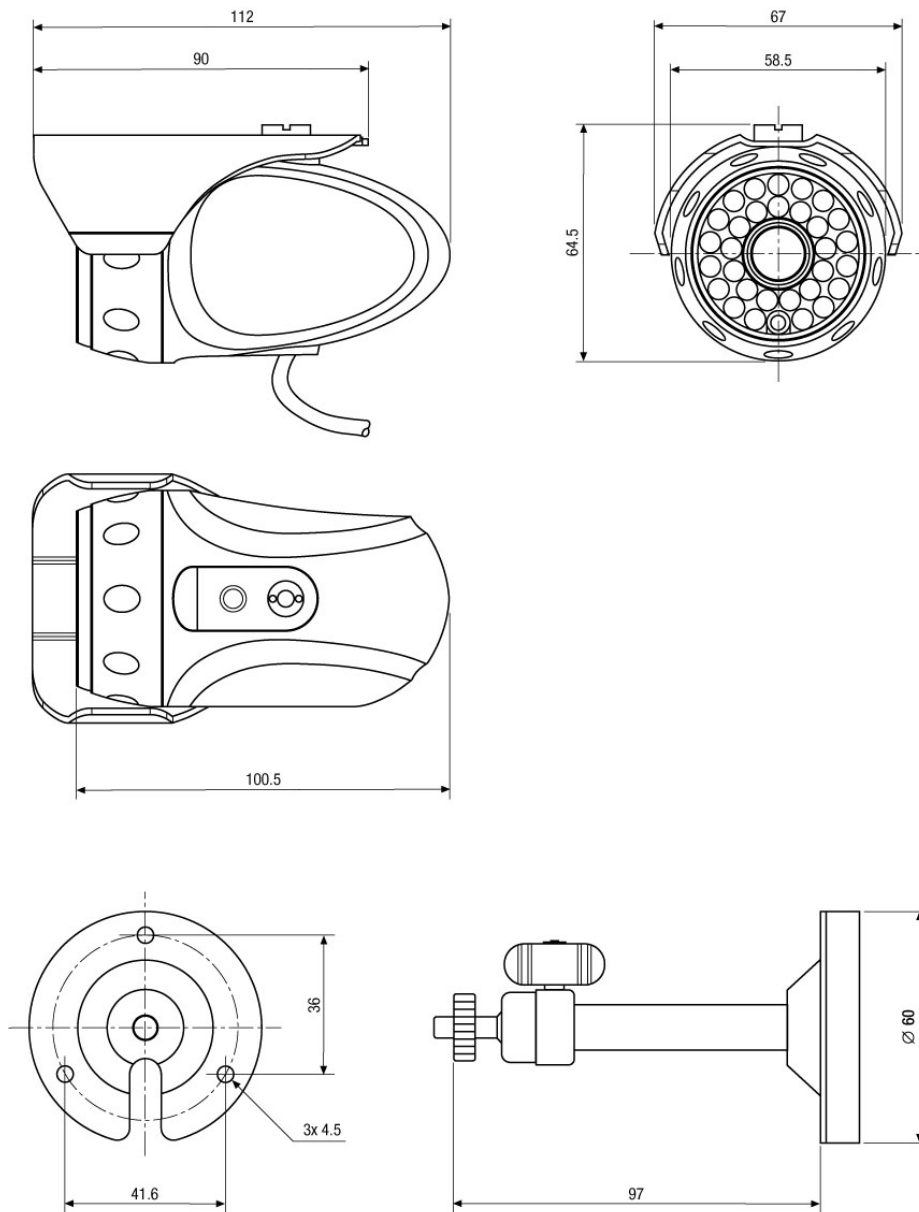

VKC-1381/IR-3.6

(Continuation Specifications)

| | |
|--------------------------------------|--|
| Digital Noise Reduction (DNR) | no |
| White balance | automatic |
| Backlight compensation | no |
| Wide Dynamic Range (WDR) | no |
| Aperture Correction (APC) | horizontal and vertical |
| IR cut filter | switchable |
| Video outputs | composite (CVBS) |
| Lens type | fixed focal length |
| Focal length | 3,6 mm |
| PTZ Support | no |
| Digital Zoom | no |
| Horizontal angle of view | 95,3° |
| Iris control | no |
| MOD (Minimum object distance) | 0,2 m |
| Filter screw size | not available |
| Illumination | infrared, 30x LED's 850nm at 45° illumination angle. Due to an integrated light sensor the LED illumination will be switched ON (+1Lux) / OFF (+3Lux), depending on environmental illumination conditions. |
| Activity detection | no |
| Serial interfaces | no |
| External connections | video (BNC) |
| Mounting | wall mount |
| Temperature range (Operation) | -10°C ~+50°C |
| Housing material | aluminium |
| Housing | outdoor |
| Integrated wall mount | yes |
| Hidden cable management | yes |
| Window screen | Coated plastic for outdoor use. Clear window section for the lens |
| Sunshield | yes |
| Window heater | no, no |
| Clear Shield | no |
| Colour (housing) | silver grey |
| Vandalism resistant | no |
| Protection rating | IP67 |
| Alarm inputs | no |
| Alarm outputs | no |
| Supply voltage | 12VDC, (+/-10%) |
| Power consumption | 3.5watts |
| Dimensions (HxWxD) | see drawing |
| Weight | 380g |

VKC-1381/IR-3.6

(Continuation Spezifications)

| | |
|-----------------------|---|
| Parts supplied | camera, sunshield, wall bracket, allen key, screw set, manual |
| Certificates | CE |

Optional accessories

VKC-1381/IR-3.6

Home | Security | Cameras | Plug & Play

Technical drawing

Maße/Dimensions: mm