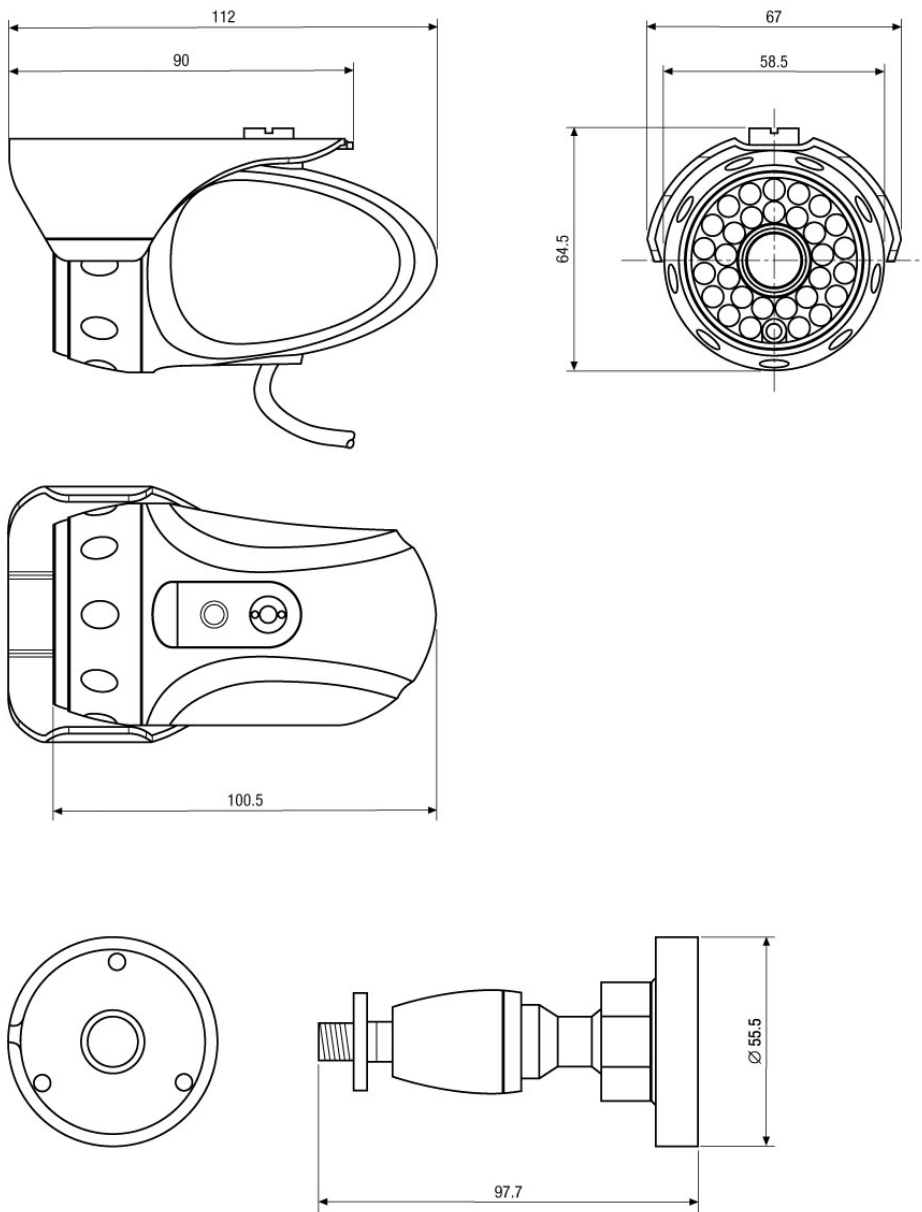

VKC-1371/IR-6

(Continuation Specifications)

White balance	automatic
Backlight compensation	no
Wide Dynamic Range (WDR)	no
Aperture Correction (APC)	Horizontal and vertical
IR cut filter	lowpass
Internal adjustments	-
Video outputs	CVBS
Lens type	fixed focal length
Lens	F2.5/6mm w/o. iris (IR corrected and NFS)
Focal length	6 mm
Horizontal angle of view	50,6°
Iris control	no
Filter screw size	not available
MOD (Minimum object distance)	0,2 m
Illumination	infrared, 30x LED's 850nm at 45° illumination angle. Due to an integrated light sensor the LED illumination will be switched ON (+1Lux) / OFF (+3Lux), depending on environmental illumination conditions.
Illumination range	approx. 30m (at a good light reflexion and 40% Videosignal)
Serial interfaces	no
External connections	Video (BNC), 12VDC (DC socket)
Kind of mounting	1/4"-20 thread on rear side
Protection rating	IP67
Supply voltage	12VDC, (+/-10%)
Power consumption	3watts
Temperature range (Operation)	-10° ~+50°C
Housing material	Aluminium
Housing	Outdoor
Integrated wall mount	yes
Hidden cable management	yes
Window screen	Coated plastic for outdoor use. Clear window section for the lens
Sunshield	yes
Window heater	no
Clear Shield	no
Colour (housing)	silver grey
Weight	370g (incl. stand)
Remarks	Lens fitted for Day&Night application
Certificates	CE

Optional accessories

VKC-1371/IR-6

70535	VT-PS12DC-8	Plug-in Power Supply Unit 100-240VAC 12VDC (1.0Amp), Regulated, with DC Plug
70495	VT-PS12DC-7	Plugable PSU w. Cont. & UK Mains plug-in 100-240VAC/12VDC-1.25A, Regulated
77773	VT-PS12DCDT1	PSU 12VDC/1.0A, Regulated, Desktop Version, 1.8m Cables each w. open ends

VKC-1371/IR-6

Home | Security | Cameras | Plug & Play

Technical drawing

Maße/Dimensions: mm