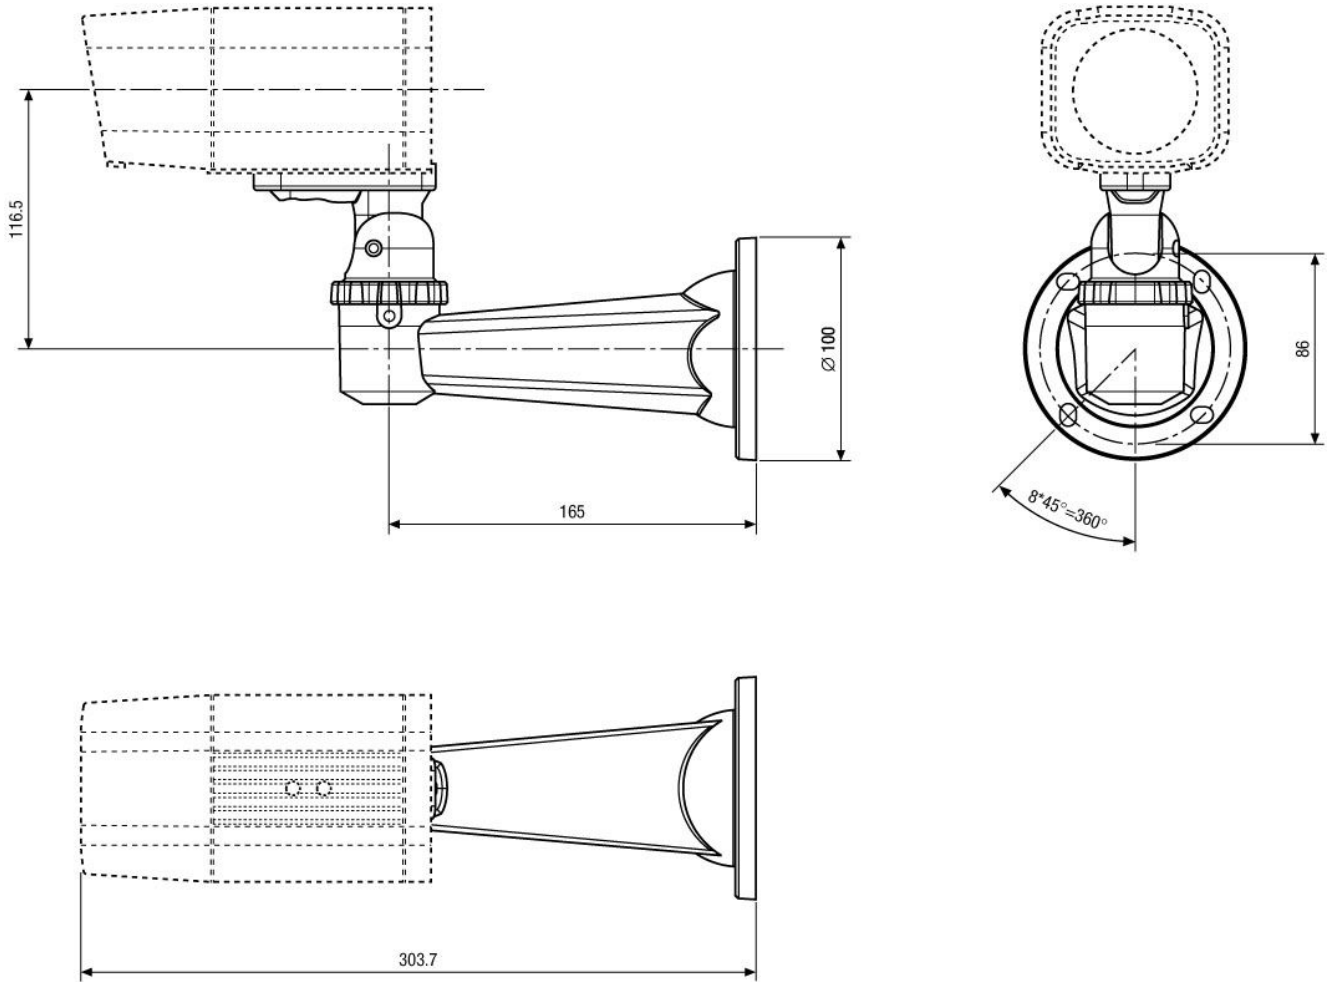

VKC-1343/WD1

Article-No.: 92111

Wall Mount Bracket for
VKC-1343/IR

Mainfeatures

For wall mounting indoor and outdoor
Rugged aluminium construction

Hidden cable harness
Swivel head with large adjustment range

Technical Drawing

Die Kamera gehört nicht um Lieferumfang / The camera is not included with the wall mount bracket

Maße/Dimensions: mm

Your partner for eneo products: