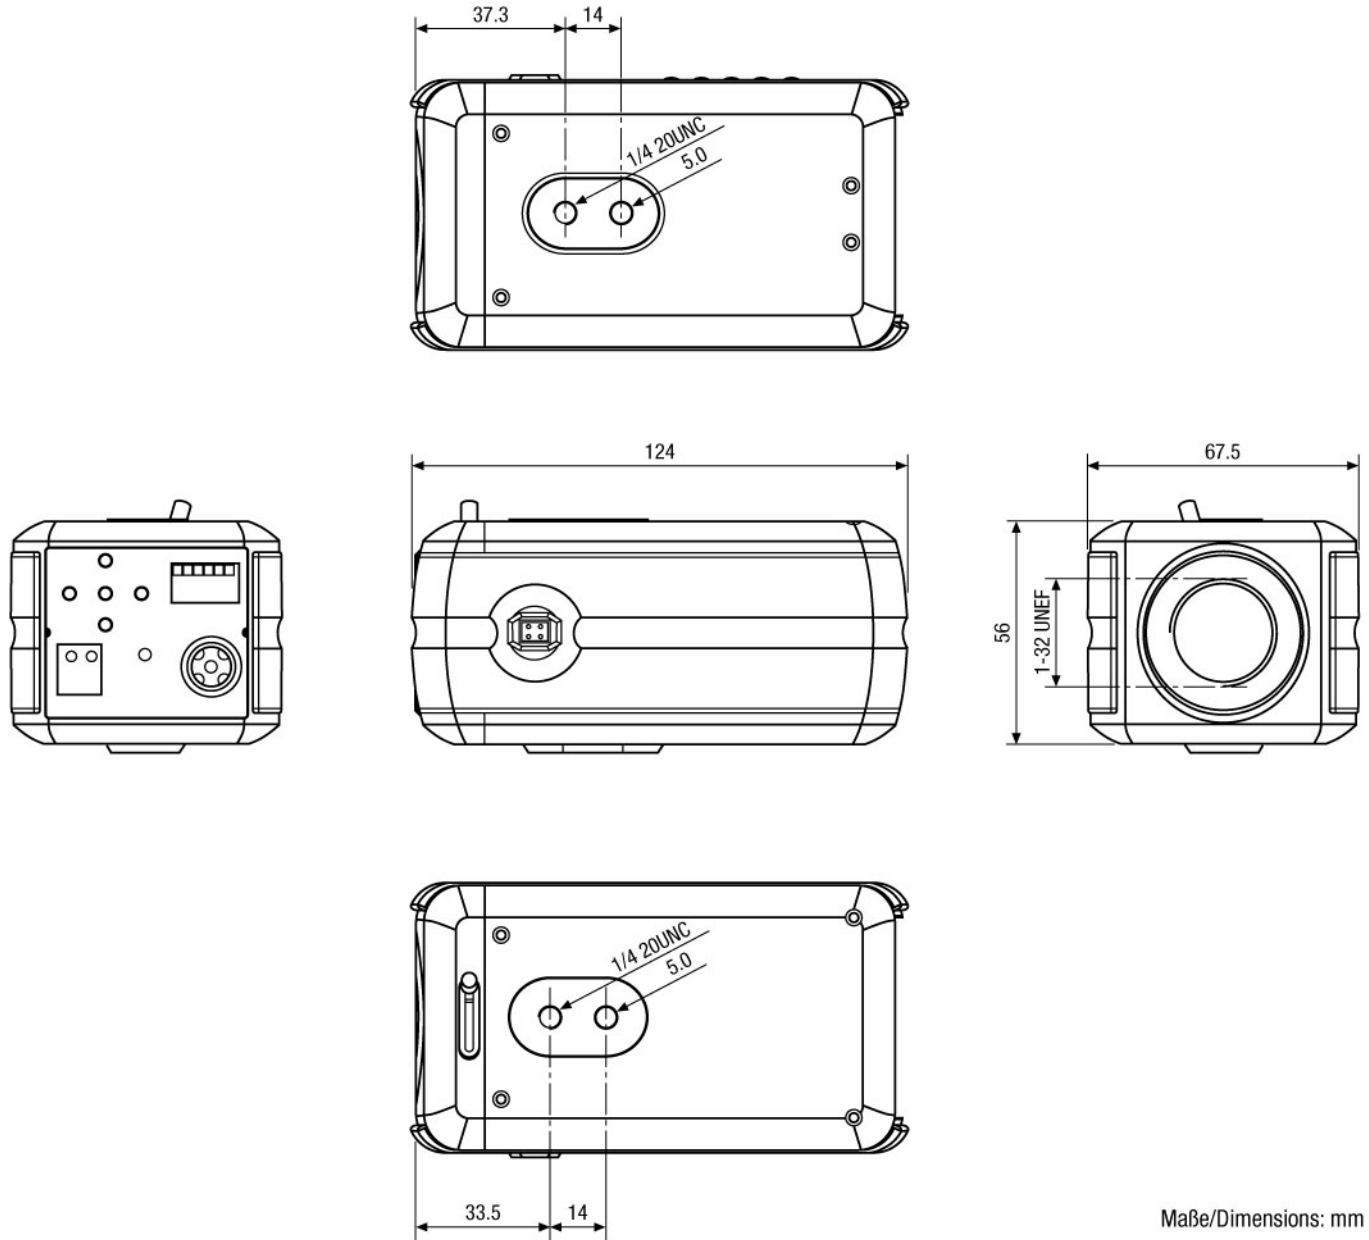

Maße/Dimensions: mm

VIDEOR TECHNICAL E. Hartig GmbH
Carl-Zeiss-Straße 8 · 63322 Rödermark · Germany
Telefon +49 (0) 60 74/8 88-0 · Telefax +49 (0) 60 74/8 88-100
info@videortechnical.com · www.videortechnical.com