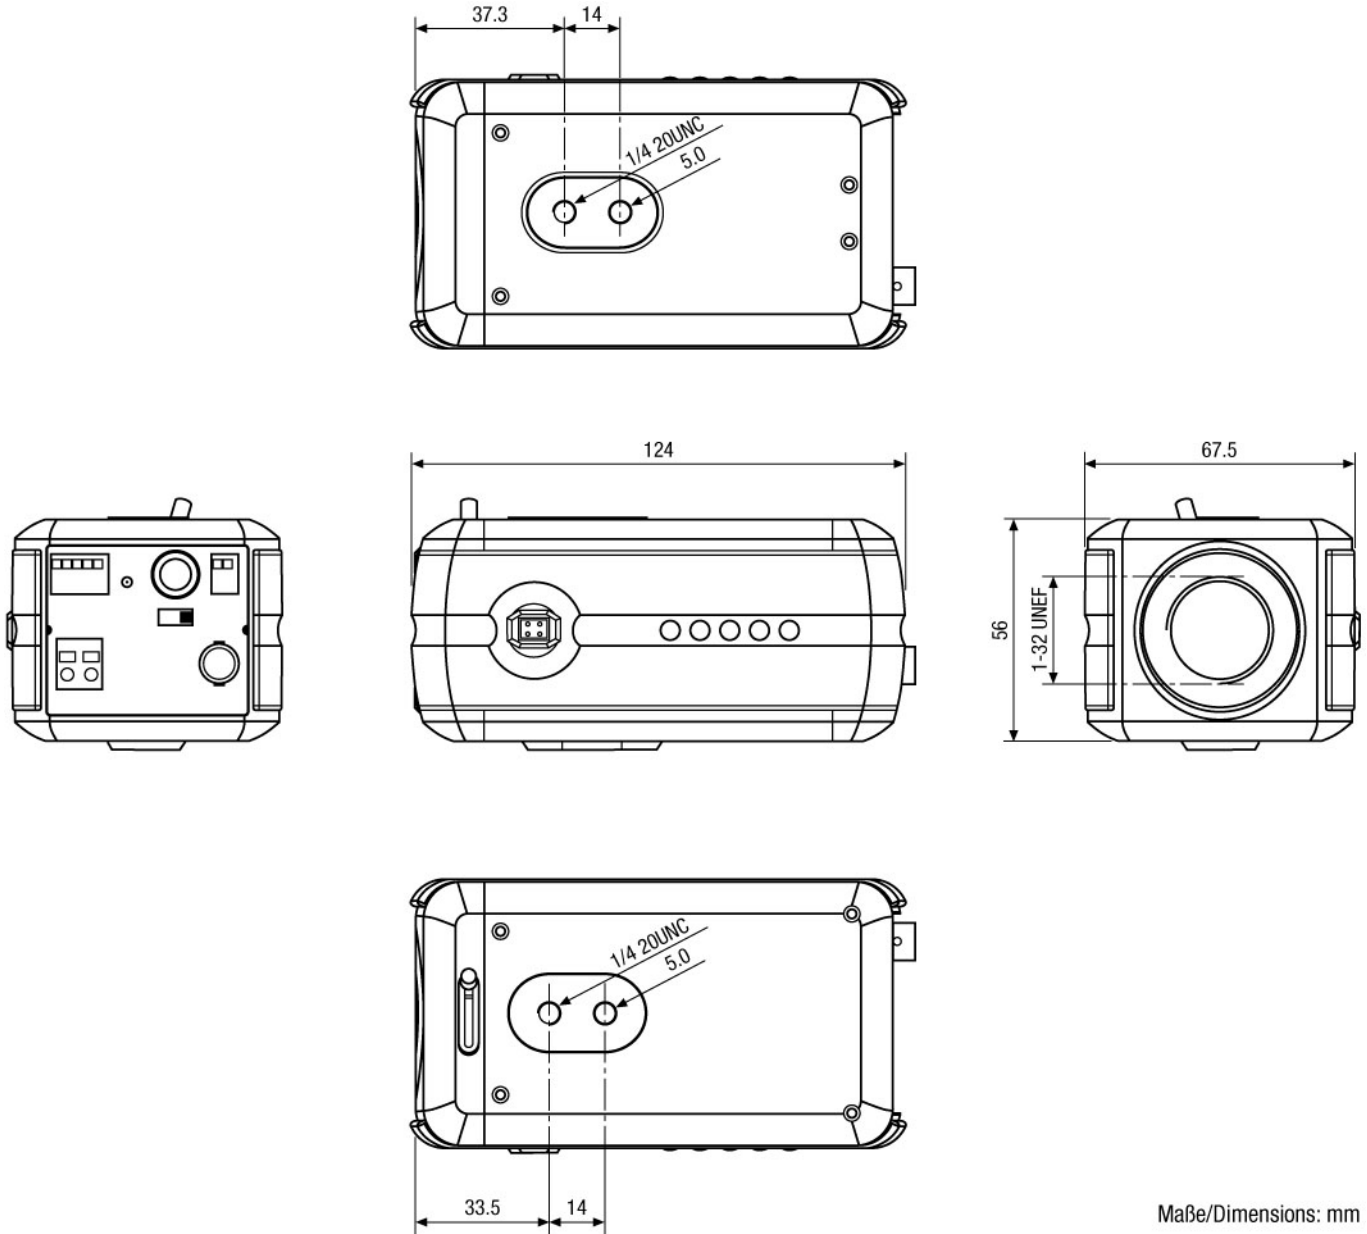

Maße/Dimensions: mm

VIDEOR TECHNICAL E. Hartig GmbH
Carl-Zeiss-Straße 8 · 63322 Rödermark · Germany
Telefon +49 (0) 60 74/8 88-0 · Telefax +49 (0) 60 74/8 88-100
info@videortechnical.com · www.videortechnical.com