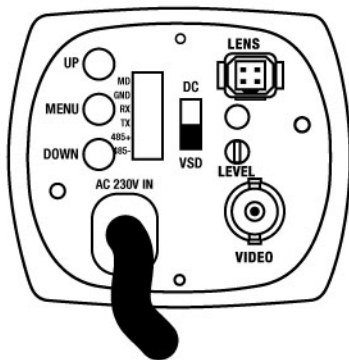

Maße/Dimensions: mm