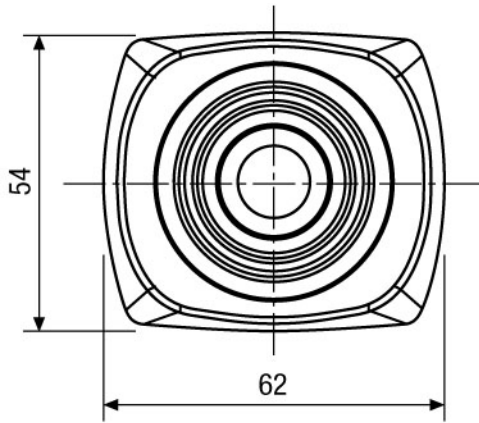

VKC-1330/IR

(Specifications continued)

Automatic gain control (AGC)	30dB (ON/OFF switchable)
White balance (ATW)	Automatic (AWB) selectable for indoor and outdoor, or manual. Wide range auto mode (WAWB)
IR cut filter	Motorized, switchable filter. Automatic function depend on the amount of light. Manual switching: see "Day/Night switching". In removed filter position, the colour signal will be switched OFF
Signal-to-noise ratio	52db (AGC OFF)
OSD function control	Colour/B&W, PIP, Freeze, Digital zoom, Flickerless ON/OFF, AGC. Mirror (hor.), Positive/Negative. B&W ON/External. Picture stabilizing (DIS), Extended dynamic range (EDR), Sharpness, Brightness, Shutter modes, BLC, AWB. Default/Preset
Menu driven set-up	ON/OFF switchable
Text display	Title, Camera ID selection and Status
Aperture Correction (APC)	Horizontal and vertical
Backlight compensation (BLC)	Center/Top/Bottom and OFF
Lens mount	C/CS (with C mount adapter)
Digital Zoom	12x
Usable iris controls	Manual iris, Auto-Iris/DC control
External adjustments	Menu, Cursor Up/Down, Line Lock, AI/DC selection, Level for DC voltage controlled lenses, Flange focal length
Video output	1Vp-p, CVBS, 75ohms
External connections	Video (BNC), Auto/DC Iris (4-pin), Serial interfaces, Power input (mains cord)
Serial interfaces	RS-232/RS-485 (Fastrax E Protocol)
Remote configuration	By RS-485 Interface
Camera mount	1/4" - 20 UNC thread on top and bottom
Supply voltage (+/-10%)	230VAC, 50Hz
Power consumption	6.0watts max.
Temperature range	-20°C ~ +60°C
Dimensions (HxWxD)	See drawing
Colour	Body: Pantone 877, Front and back: Pantone 8400C
Weight	265g
Parts supplied	6-pin adapter cable with open ends, 4-pin lens plug, C mount adapter ring

Maße/Dimensions: mm