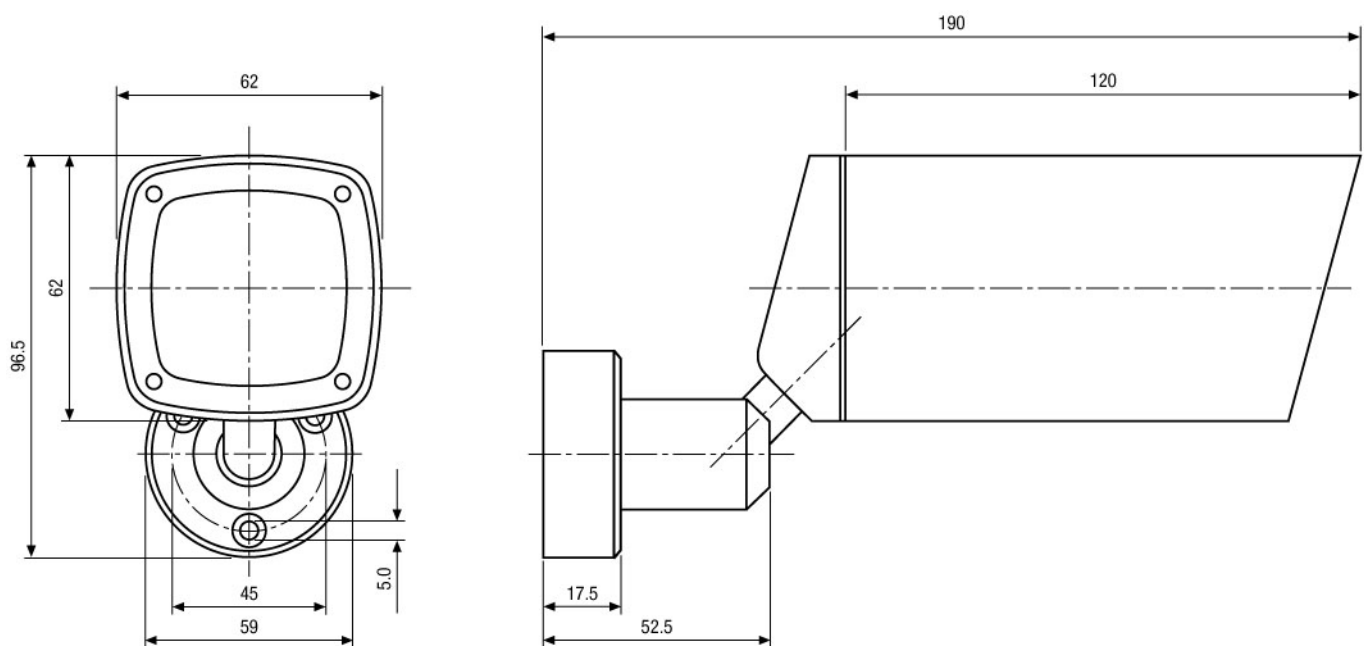

Accessories

70448 / VT-PS12DC-6

Plug-in Power Supply Unit 100-240VAC 12VDC (1.0Amp),
Regulated, w. open Ends

77773 / VT-PS12DCDT1

PSU 12VDC/1.0A, Regulated, Desktop Version, 1.8m
Cables each w. open ends

88148 / W3 INST-KIT1

Installation Kit for W3 Housings: Mount Adapter,
Decoration Plate, Screw Set

Product Information

*) For ceiling installation please contact Videor Technical in advance. They will modify the camera before shipping.

Maße/Dimensions: mm

VIDEOR TECHNICAL E. Hartig GmbH
Carl-Zeiss-Straße 8 · 63322 Rödermark · Germany
Telefon +49 (0) 60 74/8 88-0 · Telefax +49 (0) 60 74/8 88-100
info@videortechnical.com · www.videortechnical.com