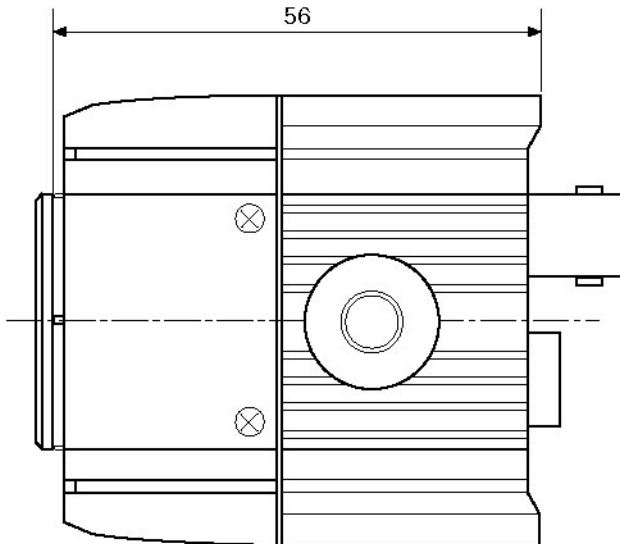

Maße/Dimensions: mm

VIDEOR TECHNICAL E. Hartig GmbH
Carl-Zeiss-Straße 8 · 63322 Rödermark · Germany
Telefon +49 (0) 60 74/8 88-0 · Telefax +49 (0) 60 74/8 88-100
info@videortechnical.com · www.videortechnical.com