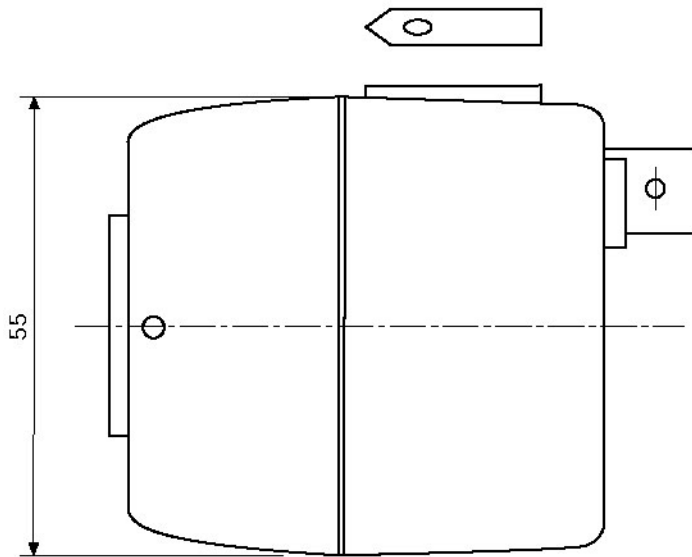

Maße/Dimensions: mm

VIDEOR TECHNICAL E. Hartig GmbH
Carl-Zeiss-Straße 8 · 63322 Rödermark · Germany
Telefon +49 (0) 60 74/8 88-0 · Telefax +49 (0) 60 74/8 88-100
info@videortechnical.com · www.videortechnical.com