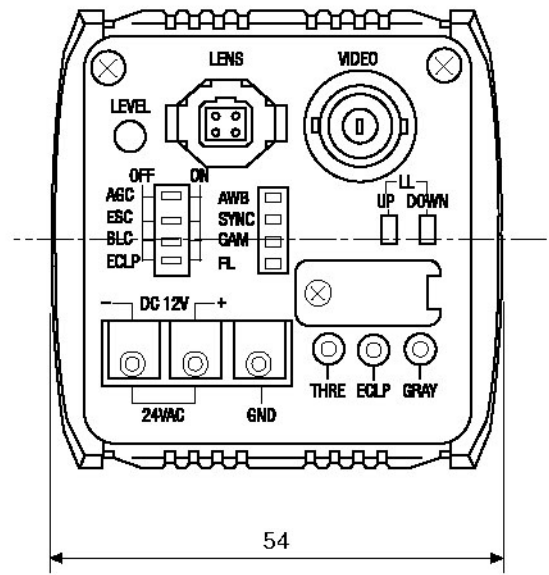

Maße/Dimensions: mm

VIDEOR TECHNICAL E. Hartig GmbH
Carl-Zeiss-Straße 8 · 63322 Rödermark · Germany
Telefon +49 (0) 60 74/8 88-0 · Telefax +49 (0) 60 74/8 88-100
info@videortechnical.com · www.videortechnical.com