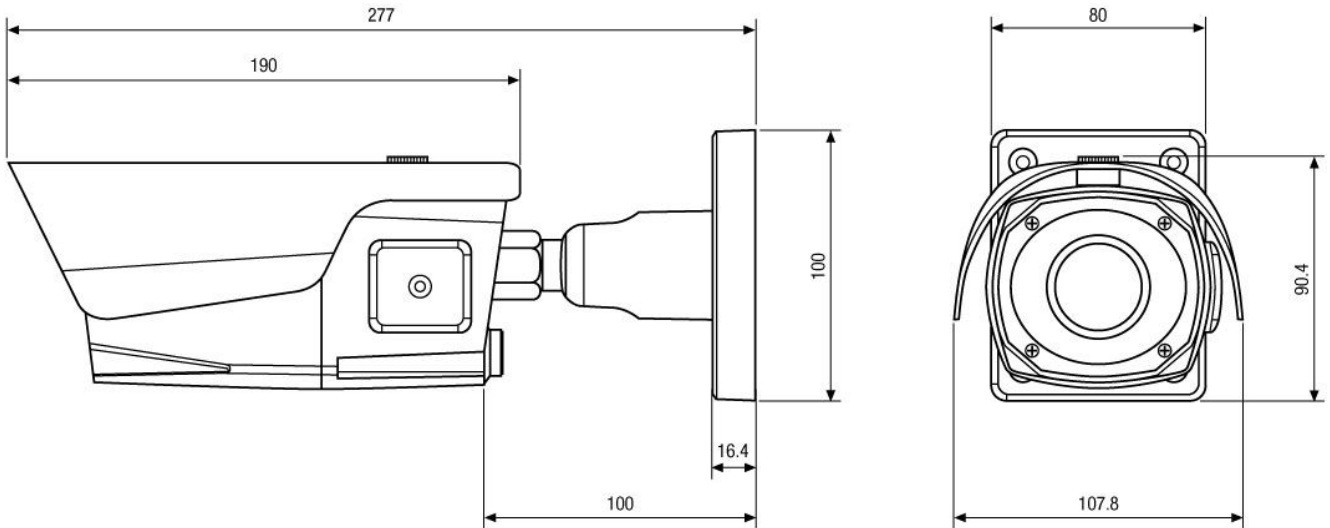

## Specifications (continued)

Low speed shutter	no
Automatic gain control (AGC)	On/Off switchable
Digital Noise Reduction (DNR)	yes
Digital Noise Reduction (DNR)	2D NR
White balance	ATW, push, user defined, manual, push lock
Backlight compensation	BLC, HLC
Backlight compensation	ON/OFF switchable
Wide Dynamic Range (WDR)	D-WDR
IR cut filter	switchable
Video outputs	composite (CVBS)
Lens type	varifocal
Focal length	6 mm - 50 mm
Aperture range (F)	F1.4
e-PTZ support	no
Digital zoom	no
Horizontal angle of view	43,6° - 5,4°
MOD (Minimum object distance)	0,5 m
Illumination	infrared
Illumination	40x IR-LEDs 850nm
Menu languages	German, English, French, Spanish, Portugese, Russian, Japanese
OSD function control	OSD camera setup
Text display	title and camera ID
Activity detection	yes
Motion detector	4 zones, ON/OFF switchable
Privacy zones masking	8 zones masking
Serial interfaces	no
External adjustments	menu
External connections	voltage input, video (BNC)
Mounting	wall mount, ceiling mount
Temperature range (operation)	-20°C ~ +50°C
Housing material	aluminium
Housing	outdoor, bullet
Integrated wall mount	yes
Hidden cable management	yes
Sunshield	yes
Window heater	no
Colour (housing)	Pantone 7541
Vandalism resistant	no
Protection rating	IP68
Alarm inputs	no
Alarm outputs	no
Supply voltage	12VDC, 24VAC
Supply voltage	(+/-10%)
Power consumption	12watts @ 24VAC, 6W @ 12VDC
Dimensions (HxWxD)	see drawing
Parts supplied	manual, screw set, allen key, mounting plate, Video sub-out cable

## Technical Drawing

Maße/Dimensions: mm

Your partner for eneo products: