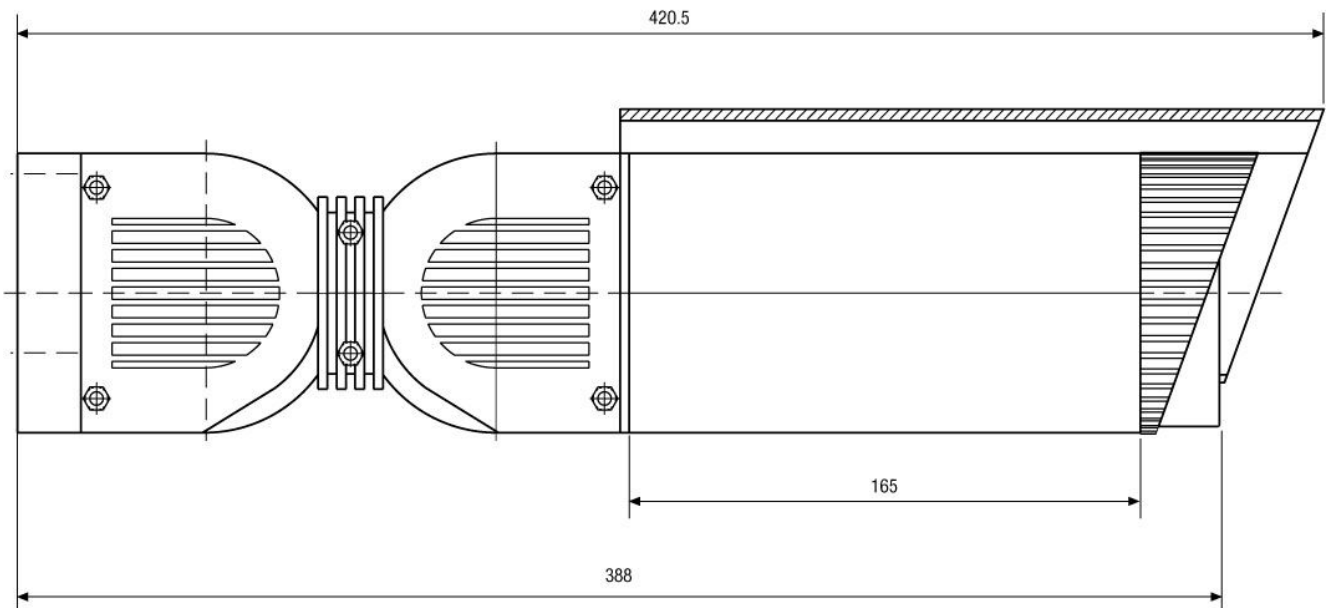

### Mainfeatures

Camera weatherproof housing for small cameras  
For wall/ceiling and upright mounting  
Window heater: 24V  
Cable entry: M25X1.5mm

Integrated ball point head for smooth adjustment  
For cameras with 12VDC, 24VAC power input  
Insulated camera mounting  
Fully hidden cable routing

### Specifications

Series	eneo Candid
Maximum installation length	165
Window screen	PC (Lexan)
Clear Shield	no
Window heater	yes
Window heater	24V / 7watts
Blower	no
Wiper	no
Supply voltage	24VAC
Sunshield	yes
Hidden cable management	yes
Cable entry	M25 x 1.5 mm with 4 entries for different cable diameters
Integrated wall mount	yes
Protection rating	IP66/67
Housing	outdoor
Housing material	aluminium
Colour (housing)	RAL9016, RAL7035, RAL7037

## Specifications (continued)

Colour	(Sunshield and body) RAL7035 (Front and back) RAL7037 (Inner ball, fixing ring)
Dimensions (HxWxD)	see drawing
Weight	1.2kg
Parts supplied	3mm Allen key, Bag of fixing screws

## Technical Drawing

Maße/Dimensions: mm

Your partner for eneo products: