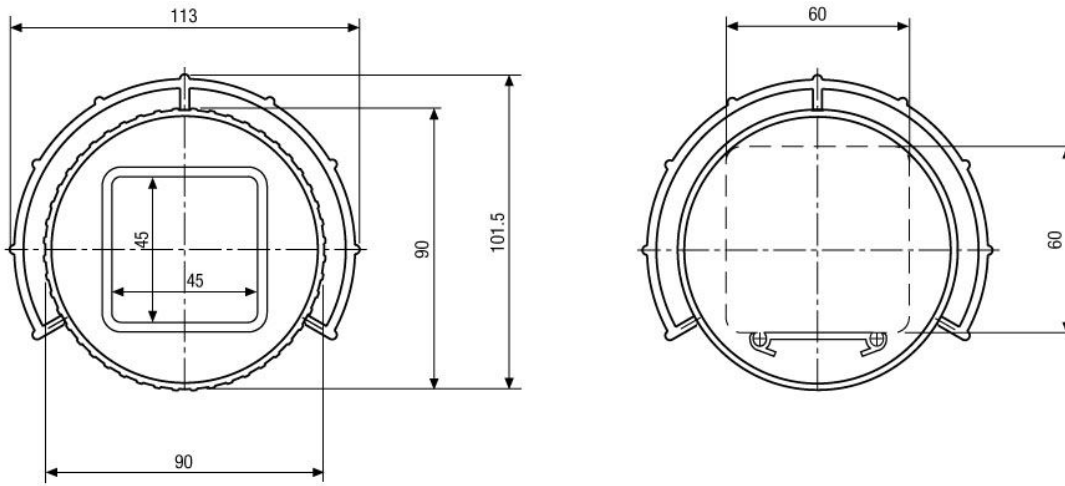

### Mainfeatures

Camera weatherproof housing for small cameras  
For wall/ceiling and upright mounting  
Window heater: 24V  
Cable entry: M25X1.5mm

Integrated ball point head for smooth adjustment  
For cameras with 12VDC, 24VAC power input  
Insulated camera mounting  
Fully hidden cable routing

### Specifications

Series	eneo Candid
Maximum installation length	165
Window screen	PC (Lexan)
Clear Shield	no
Window heater	yes
Window heater	24V / 7watts
Blower	no
Wiper	no
Supply voltage	24VAC
Sunshield	yes
Hidden cable management	yes
Cable entry	M25 x 1.5 mm with 4 entries for different cable diameters
Integrated wall mount	yes
Protection rating	IP66/67
Housing	outdoor
Housing material	aluminium
Colour (housing)	RAL9016, RAL7035, RAL7037

## Specifications (continued)

Colour	(Sunshield and body) RAL7035 (Front and back) RAL7037 (Inner ball, fixing ring)
Dimensions (HxWxD)	see drawing
Weight	1.2kg
Parts supplied	3mm Allen key, Bag of fixing screws

## Technical Drawing

Maße/Dimensions: mm

Your partner for eneo products: