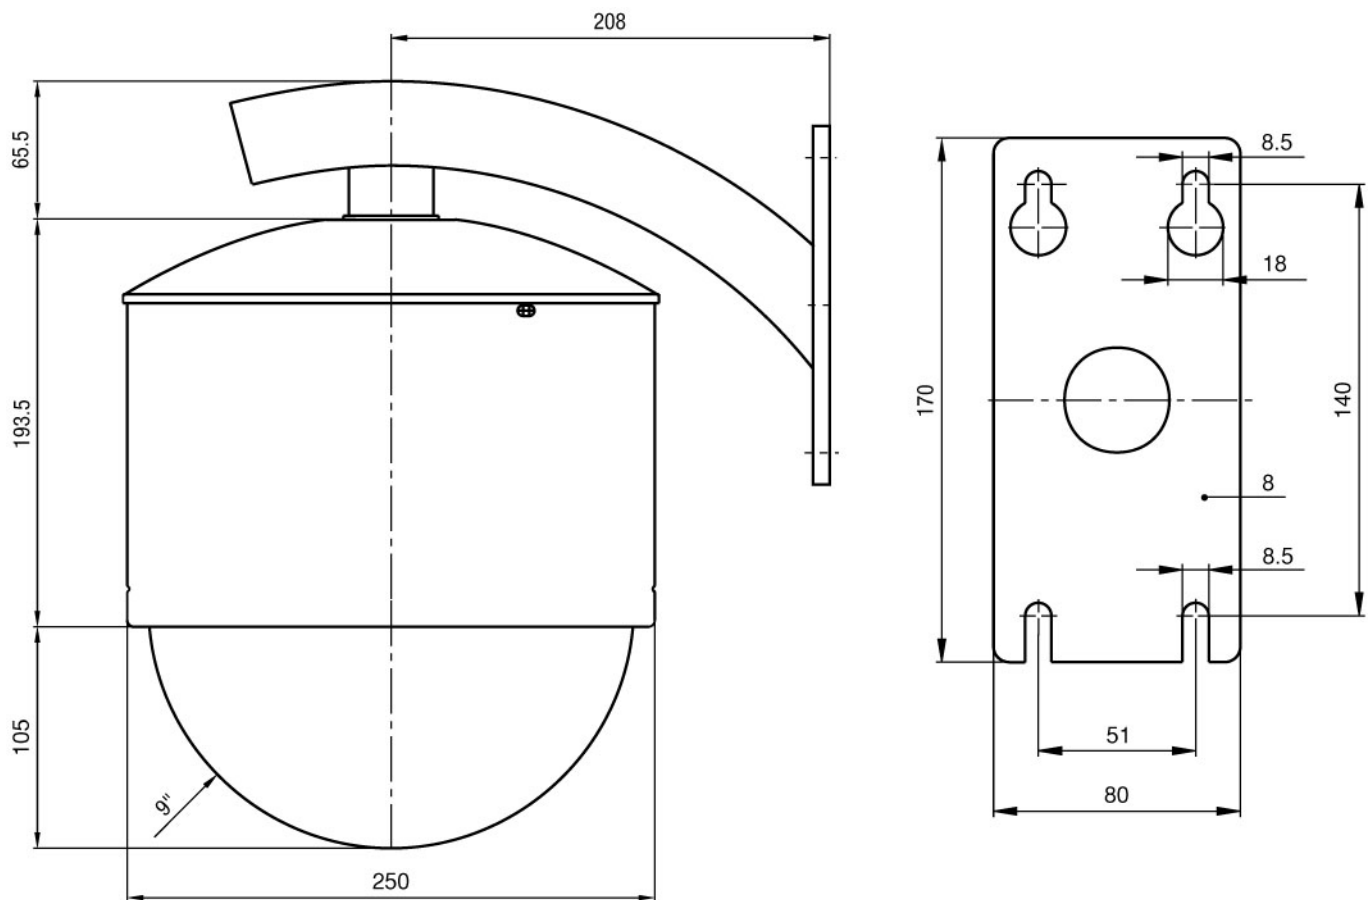

Heater and Blower Kits Supplied
Power Supply: 230VAC
Conduit Cable Protection
Protection Rating: IP66

Specifications

Mounting	Wall & ceiling pendant mount
Camera fixing	Dome cameras: TK-C675BE, TK-C676E, TK-AM200E, TK-C553E (JVC). Available height: 190 mm*) max.
Camera assembling (optional)	WebCameras (adapter kit 77012 required): VN-1/2/3(W)U series (JVC), WebEye dome camera SPD160
Camera mount	On a fixed camera bracket. Assembling accessories for the mentioned cameras are included.
Cable entry	M25 x1.5 mm cable gland with 4 entries for different cable diameters
Heater	Thermostatically controlled PTC heater kit 230 VAC/50 W
Blower	24 VDC/1.6 W
Voltage input	230 VAC / 50 Hz
Output voltage	24 VAC / 38 watts
Protection rating	IP 66
Temperature range	-20°C to +50°C
Housing	2-part aluminium housing with tinted acryl bubble
Colour	RAL 9016
Dimensions (HxWxD)	See drawing
Weight	3.4 kg
Parts supplied	Camera mounting kit, Allan wrench key

Product Information

*) Cameras from other manufacturer upon request

Der Montagearm gehört nicht zum Lieferumfang
The wall bracket is not included

Maße/Dimensions: mm

VIDEOR TECHNICAL E. Hartig GmbH
Carl-Zeiss-Straße 8 · 63322 Rödermark · Germany
Telefon +49 (0) 60 74/8 88-0 · Telefax +49 (0) 60 74/8 88-100
info@videortechnical.com · www.videortechnical.com