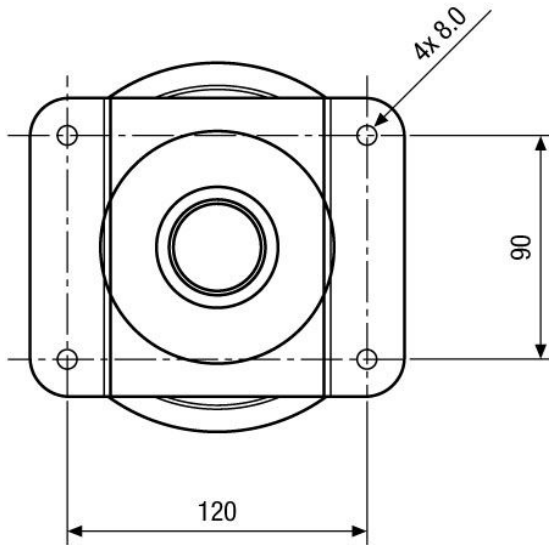

IRCAM/CB1

Article-No.: 92209

Ceiling Mount Kit for
VKCD-1322 and VKC-1324/IR

Specifications

Material	Aluminium
Colour	Pantone Warm Grey 1C
Dimensions (HxWxD)	see drawing

Technical Drawing

Maße/Dimensions: mm