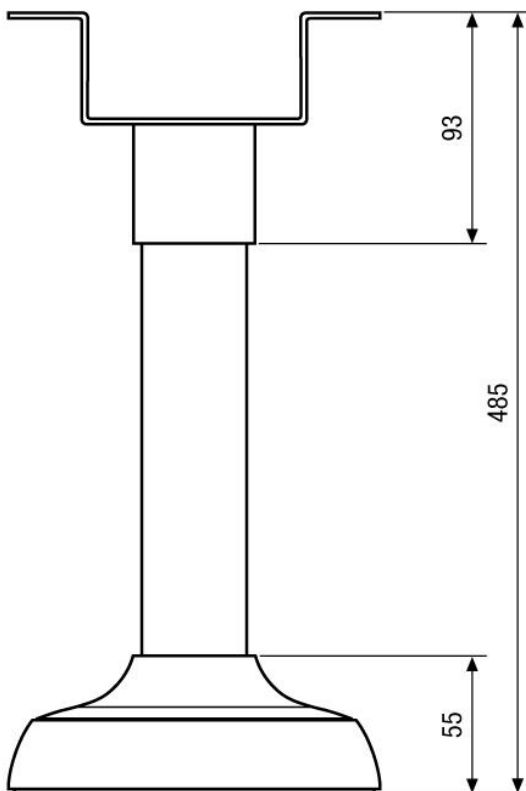

IRCAM/CB1

Article-No.: 92209

Ceiling Mount Kit for
VKCD-1322 and VKC-1324/IR

Specifications

Material	Aluminium
Colour	Pantone Warm Grey 1C
Dimensions (HxWxD)	see drawing

Technical Drawing

Maße/Dimensions: mm