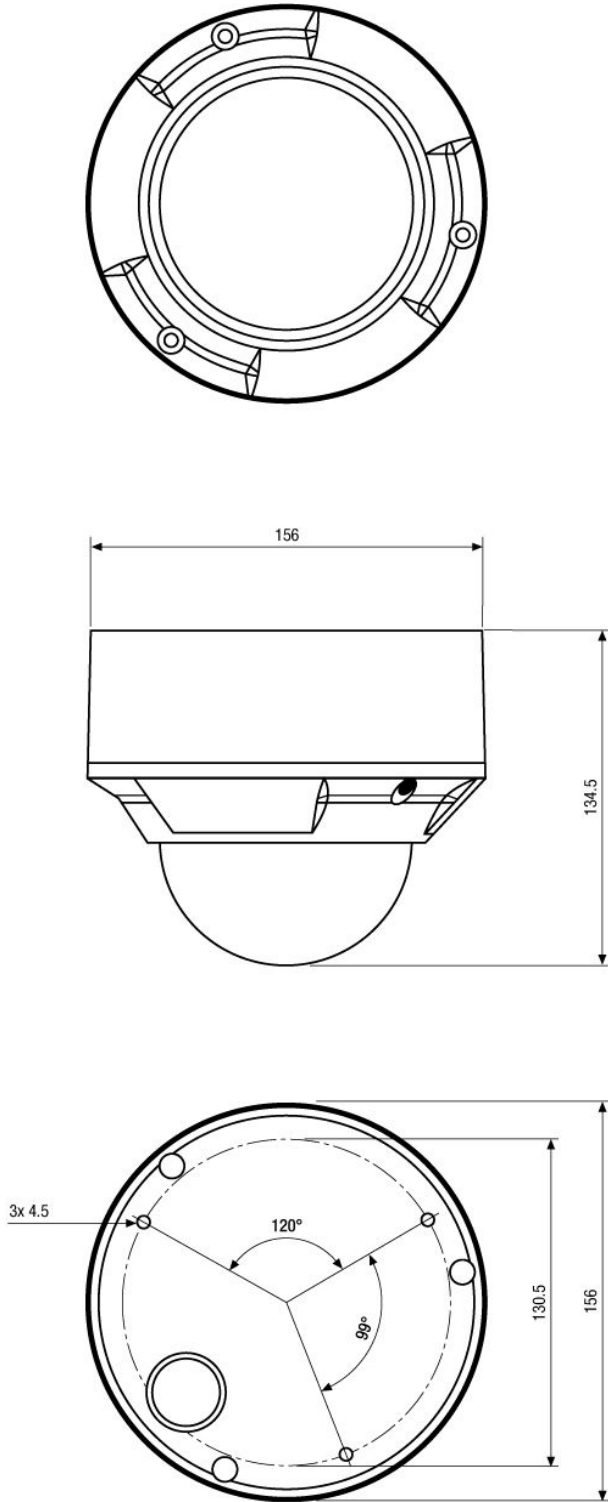

## Specifications (continued)

Vandalism resistant	yes
Housing	outdoor, indoor
Housing material	metal
Colour (housing)	RAL9010
Colour (bubble)	clear
Protection rating	IP66
Management Software Support	Finitra, Zelaris
SDK	available, SDK incl. HTTP-API and ActiveX
ONVIF	core specifications 1.02
Certificates	CE, IK10, EN 50102, IEC 60068-2-75 Eh, 50
Dimensions (LxD)	134.5x156mm
Weight	1400 g

### Optional Accessories (continued)

Image	Artikel-Nr. / Typ	Description
	AK-2	Camera Connection Box for Standard and Ethernet Cameras

Technical Drawing

Maße/Dimensions: mm

*Your partner for eneo products:*