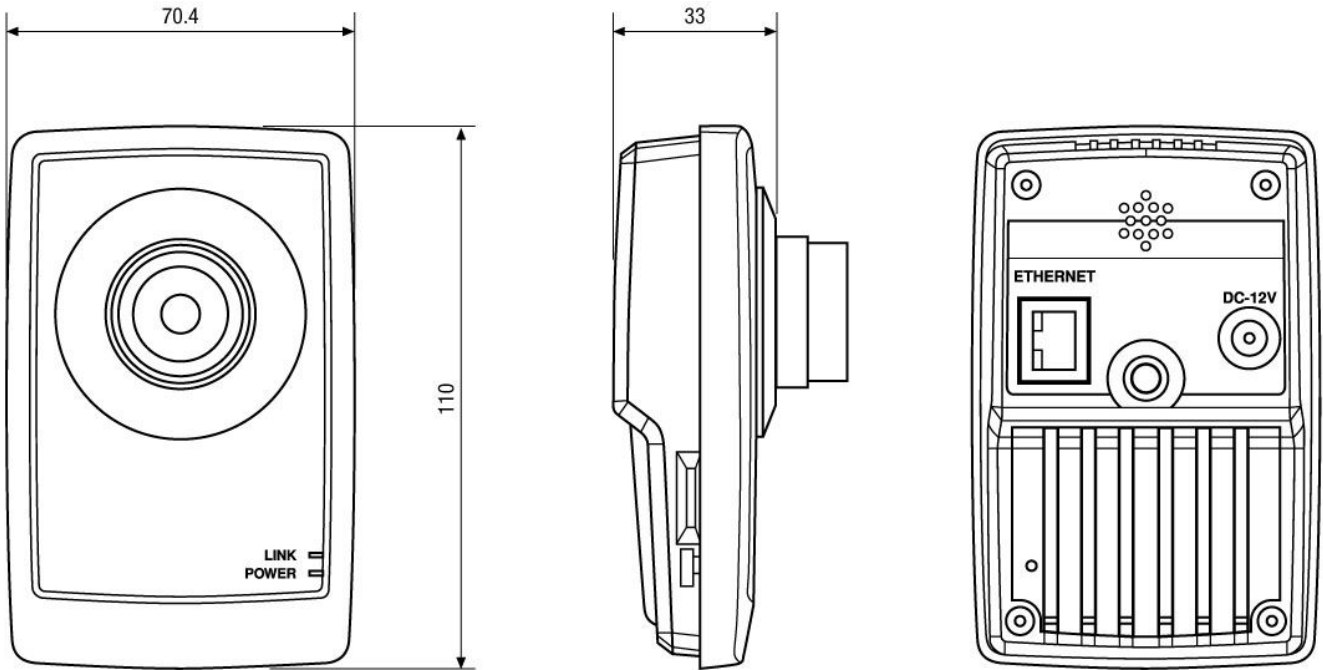

Technical Drawing