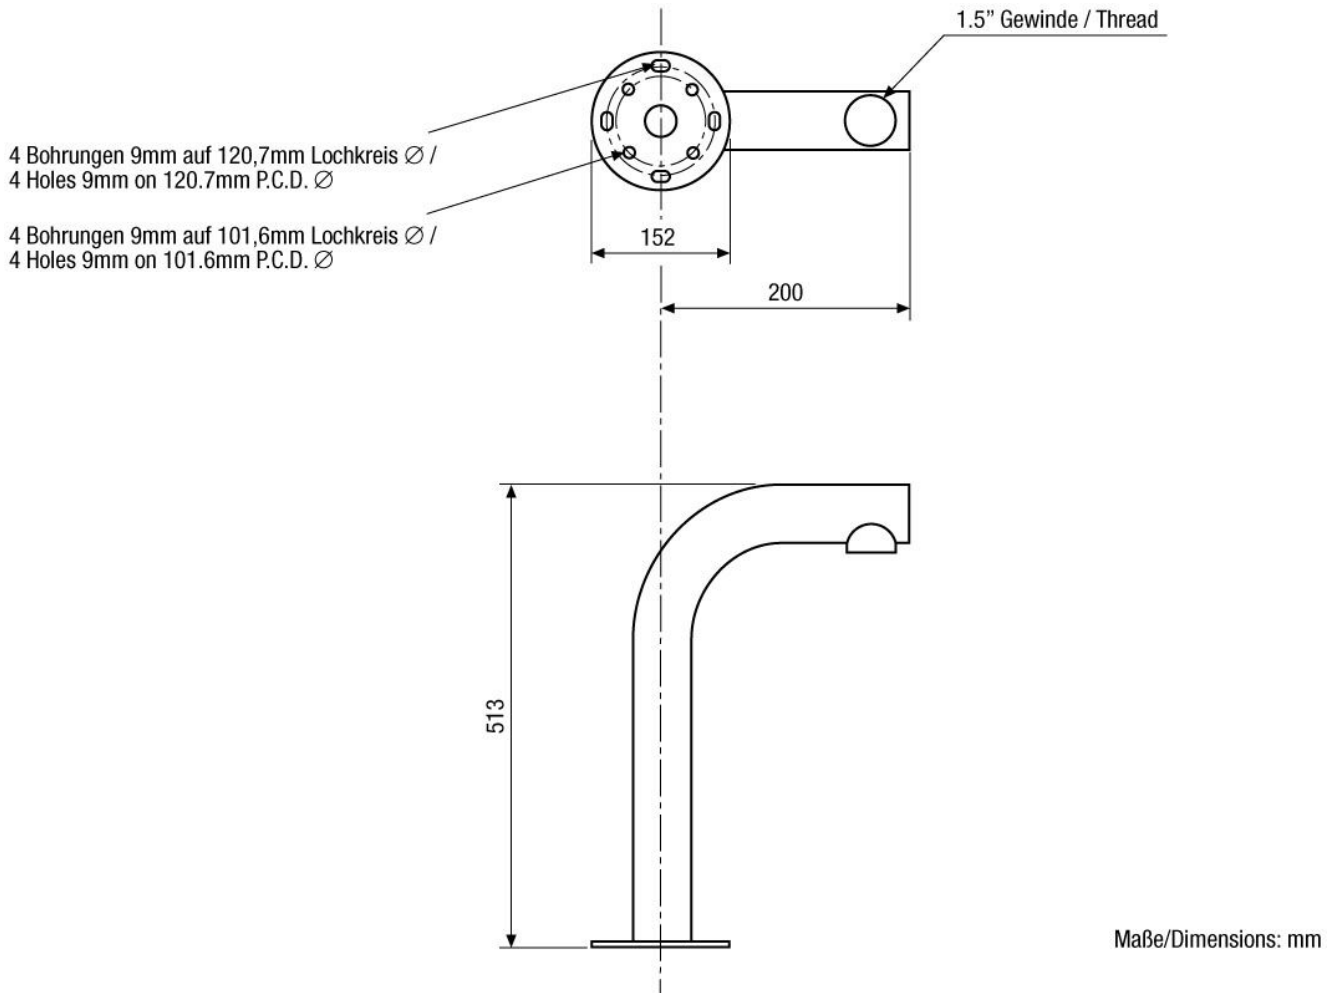

Technical Drawing