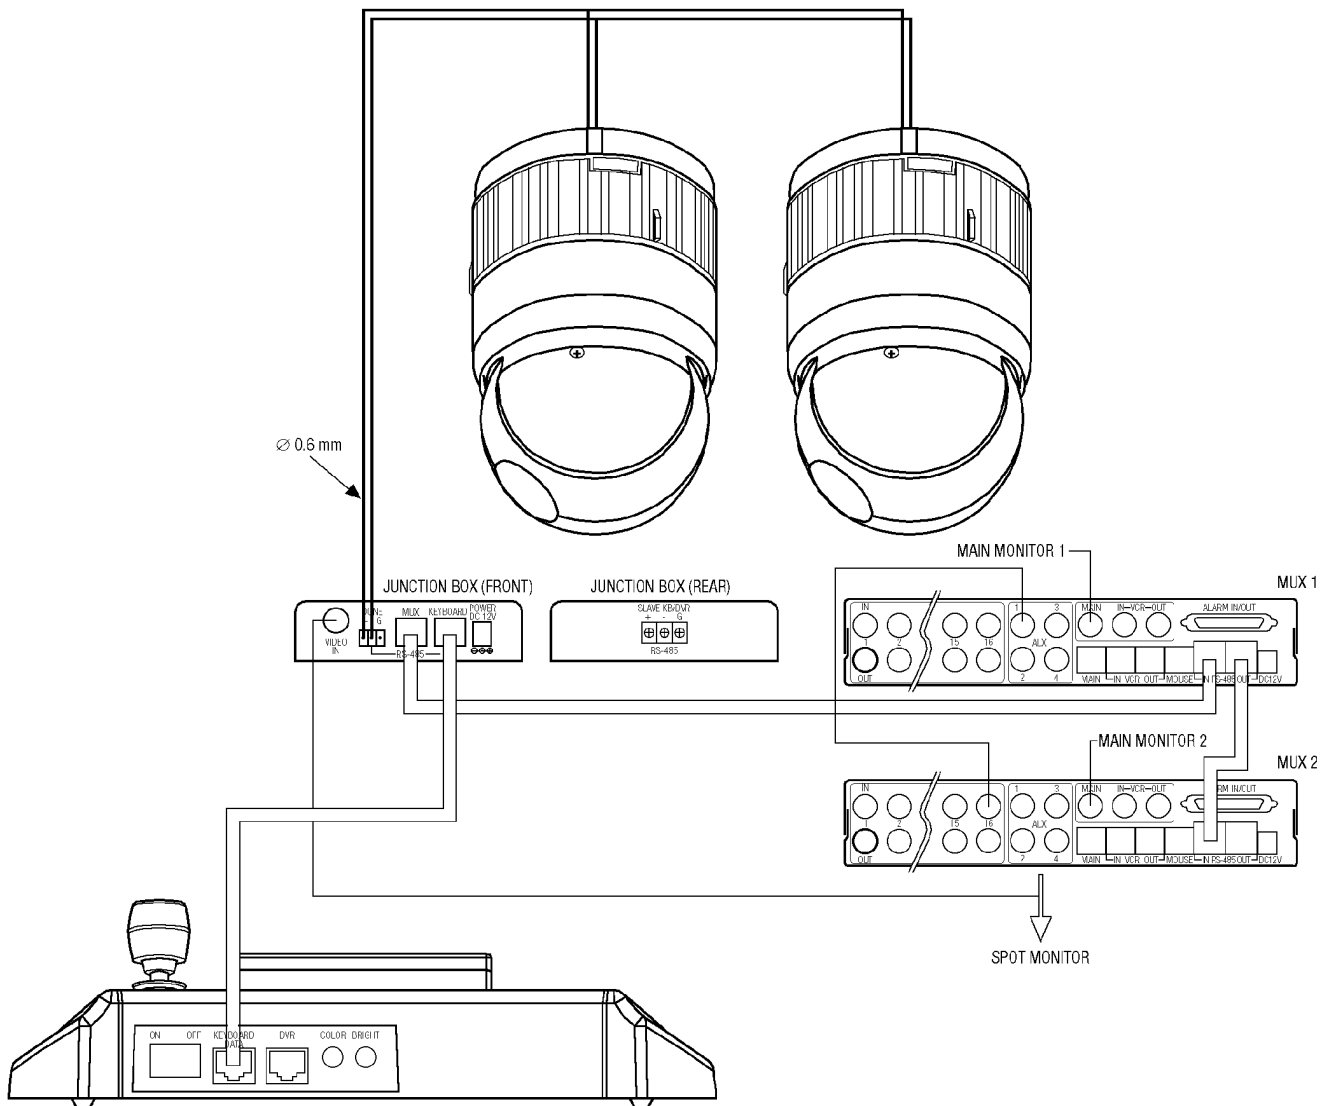

Maße/Dimensions: mm