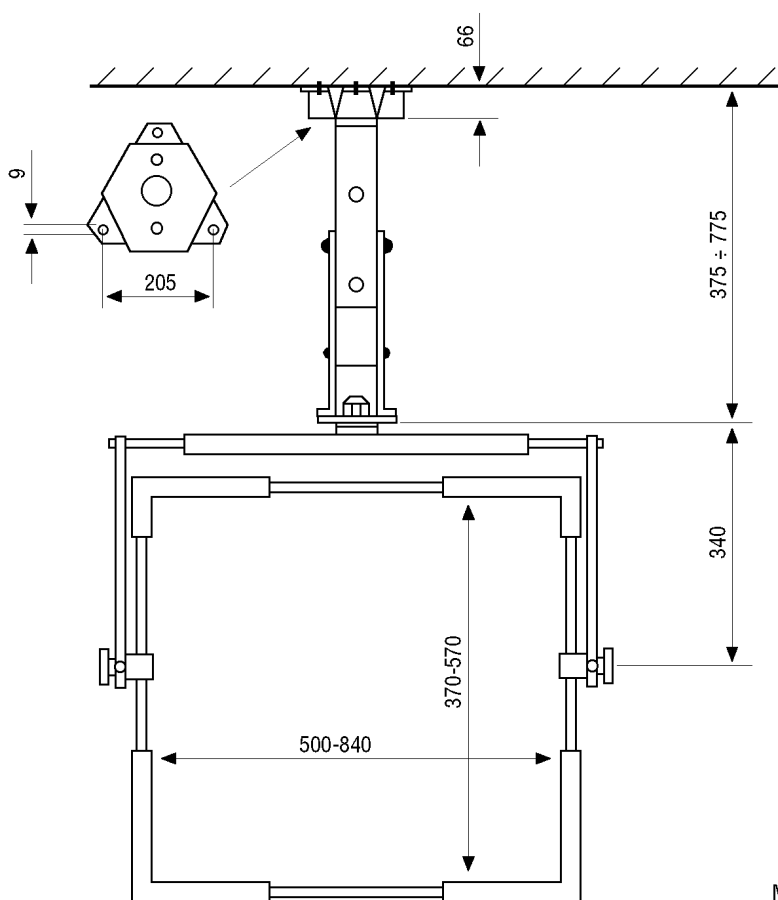

Mounts for Monitors

FDP-No.: 20021

D-61

- For Ceiling Mounting
- Suitable for Monitors/TV-Sets with Stable Cabinet
- High Load Capacity
- Easy to Turn and Tilt
- Lockable Tilt Angle
- TUEV/GS Approved
- Easy Installation

Specifications:

Load capacity	75 kg
Vertical built-in height range	370-570 mm
Horizontal built-in height range	500-840 mm
Mounting distance range from fixing point	375-775 mm
Colour	Black
Dimensions (HxWxD)	See drawing
Weight	14 kg

Accessories	
EDP No. / Type	Description
20110 BD-1	Mounting kit for D31/D41/D61/D71

Maße/Dimensions: mm

e-mail: info@eneo-security.com • www.eneo-security.com