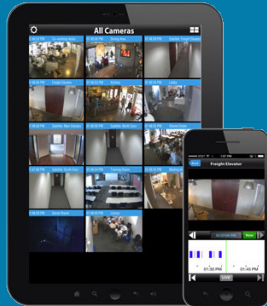

Eagle Eye CMVR

224
324

CLOUD-BASED VIDEO SURVEILLANCE

WHAT IS THE EAGLE EYE SECURITY CAMERA VMS?

The Eagle Eye Security Camera VMS is a fully managed cloud video surveillance solution, delivering an end-to-end video management system that's simple to deploy and easy to use. It supports all modern browsers and works on Windows, Mac, even Linux with no plugins to install.

FULLY MOBILE

The fully functional iOS and Android applications provide complete access to live and recorded video and can also be used to install, configure and manage the system.

GOT CLOUD?

Eagle Eye Networks provides a cloud based, video management system. The Eagle Eye Bridge is installed on-site, connects to your cameras, records video locally, and then securely synchronizes both video and meta data to the Eagle Eye Cloud Data Center. It is a robust, secure appliance specifically designed to overcome the demands of transmitting high-resolution video through the Internet.

COMPREHENSIVE CAMERA SUPPORT

At Eagle Eye Networks we believe that camera compatibility is important. There is no need to be locked in to a single camera vendor. Businesses need the flexibility to work with the cameras that they choose. Eagle Eye Bridges and CMVRs support ONVIF Profile S IP cameras. Eagle Eye Combo Bridges and CMVRs support IP as well as NTSC and PAL analog cameras. For an up to date list of all compatible cameras visit www.EagleEyeNetworks.com/cameras.

WORRY FREE MANAGEMENT

All of the software in the Eagle Eye Cloud and firmware on the Eagle Eye Bridge is managed and updated by Eagle Eye Networks. The hardware is fully backed by Eagle Eye with full replacement if anything ever goes wrong.

SECURITY SIMPLIFIED

With Eagle Eye Complete Privacy Encryption™, video is fully encrypted during transmission and at rest. The Eagle Eye Bridge also has no open ports to the Internet, eliminating security vulnerabilities commonly found in other systems and requiring no router or firewall adjustments.