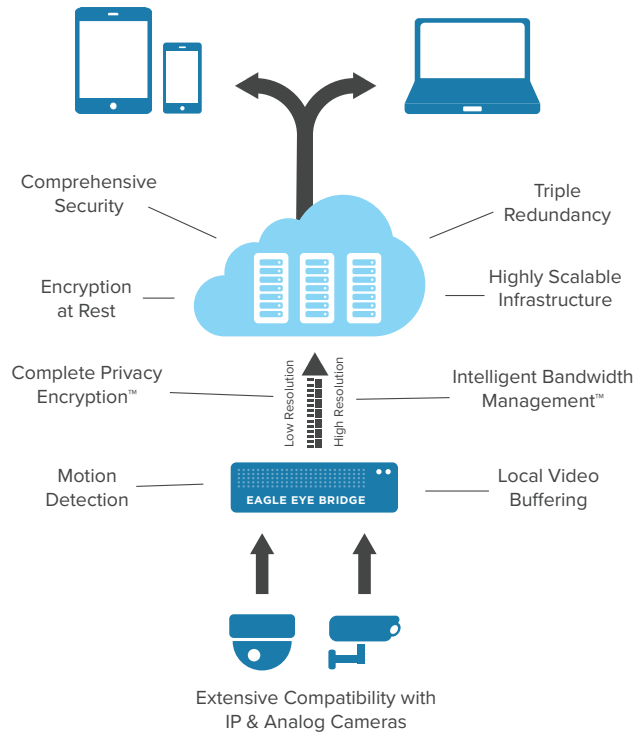

EAGLE EYE CMVR 224/324

CMVR FEATURES

NETWORK FEATURES

- Automatic network configuration
- Secure camera network (dual network ports)
- No inbound connections needed
- Packet loss detection/reporting
- Network disconnected alerts

MANAGEMENT FEATURES

- Remote management
- Automatic camera discovery
- Automatic camera configuration
- Advanced motion detection
- Local video buffering
- Configuration synced to Cloud
- Camera trouble alerts
- Internet outage alerts
- Fully cloud managed

EAGLE EYE NETWORKS SUPPORT

Eagle Eye believes support is paramount to our customers' and partners' success. Standard support is free of charge with an active subscription.

Standard Support

- Replacement of Bridge at no cost
- 24/7 email and web support
- 8am to 8pm ET phone support

Concierge Support

- Next business day cross-shipment for Bridge replacement
- Replacement of Bridges even when damage is caused by customer
- 24/7 phone, email, and web support

MODEL	CMVR 224	CMVR 324
Number of Cameras	6 HD IP Cameras	12 HD IP Cameras
Size	5" x 5" x 1.75"	5" x 5" x 1.75"
Power Supply	External Power Supply	External Power Supply
Power	100-240 AC, 25 Watts	100-240 AC, 25 Watts
Cooling Fans	Fanless	Fanless
Network Ports	Dual Gigabit	Dual Gigabit
Local Video Connectors	HDMI/Display Port	HDMI/Display Port
Storage Capacity	1 TB 30 Days Storage HD resolution	2 TB 30 Days Storage HD resolution
Temperature Range	0 - 35° degrees C 32 - 95° degrees F	0 - 35° degrees C 32 - 95° degrees F
Humidity Range	0 - 70%	0 - 70%
Safety Certifications	FCC, UL, PSE, CE, CCC (S&E), RoHS, ICES-3(B), NMB-3(B)	FCC, UL, PSE, CE, CCC (S&E), RoHS, ICES-3(B), NMB-3(B)

Eagle Eye Networks delivers the first on-demand cloud based security and business intelligence video management system (VMS) providing both cloud and on-premise recording. Eagle Eye also provides a cloud video API for integrations and application development. The Eagle Eye Platform offers secure, encrypted recording, camera management, mobile viewing and alerts – all 100% cloud managed.